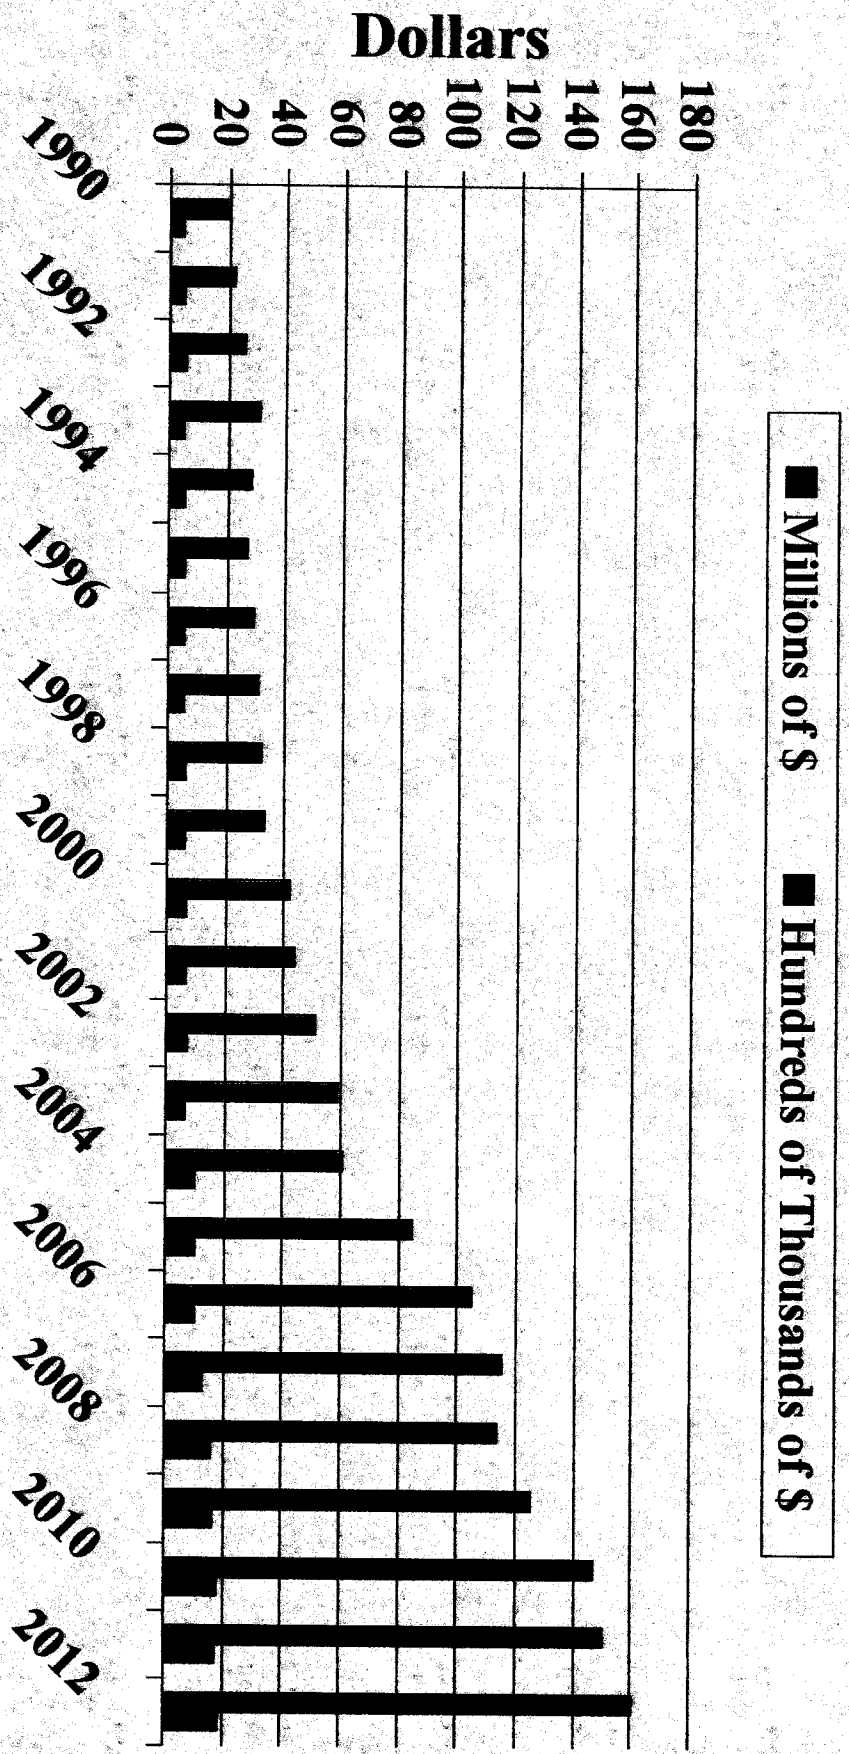

Montana Veterans Affairs Division

- Economic Impact of Agency Work Effort -

For every $1 of state General/Special Fund invested into the Veterans Services Program, agency staff attained $114 in federal VA monetary payments to Montana veterans.

FY12 MVAD Budget (blue) = $1,403,947   FY12 Federal VA Payments (green) = $160,453,205