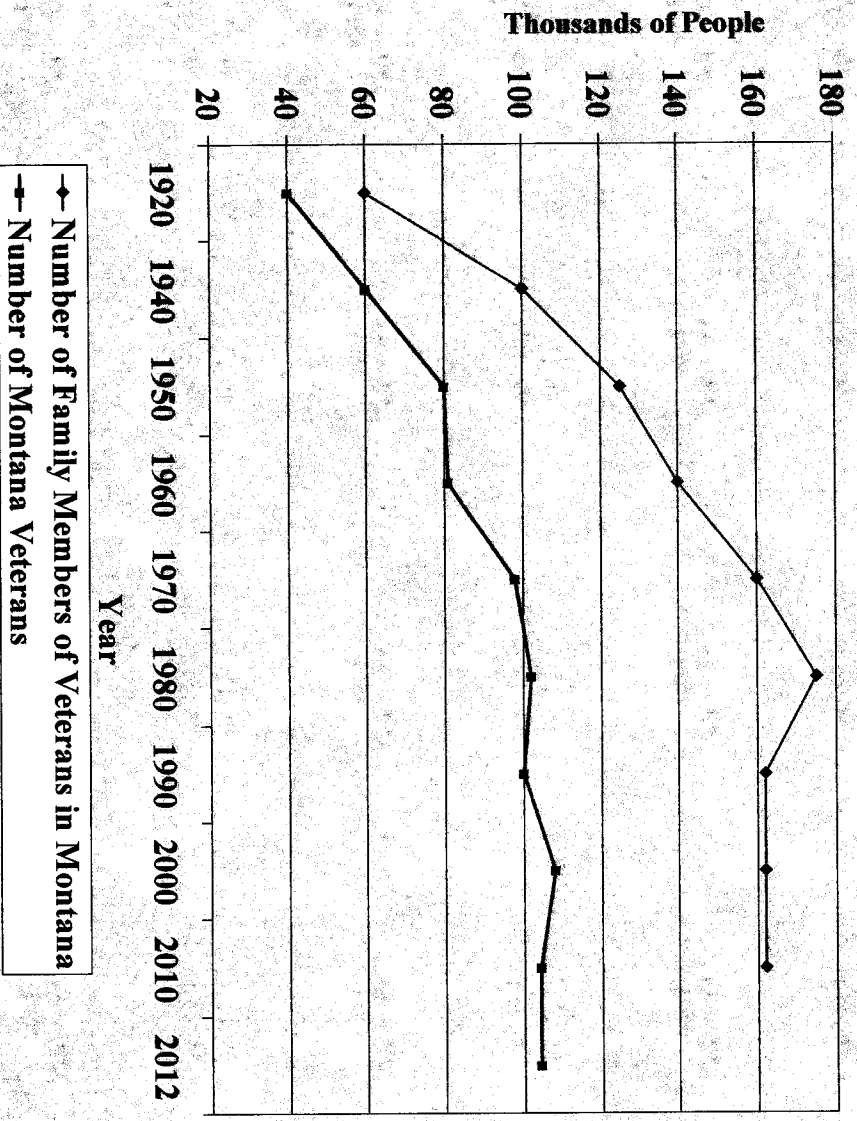

Montana Veterans Affairs Division

- Montana Veterans and Family Members -

Statistics as of 2007 VetPop -
U.S. Dept. of Veterans Affairs

#2 Per Capita - Montana's
veteran population national
ranking.

Montana
Veterans 104,391

See Report's Map for County-Level
Veteran Populations

NOTE: Veteran family members
statistics no longer available.