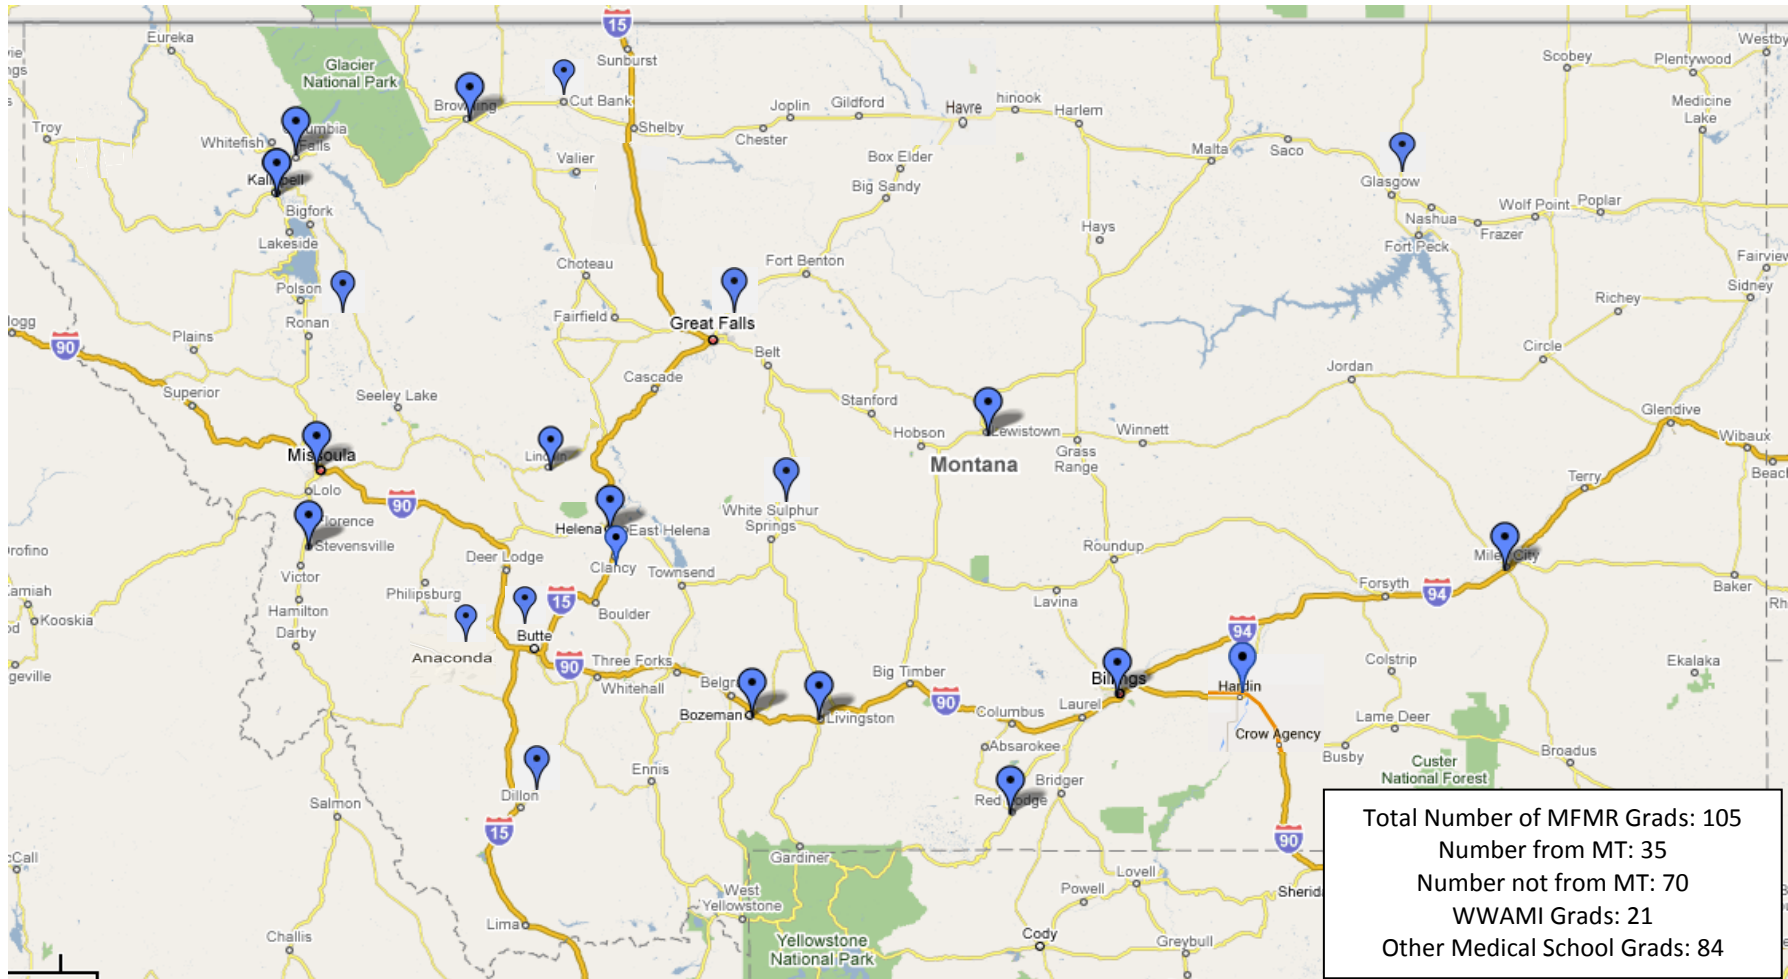

MFMR Practicing Graduates in Montana from 1998 – Present

Anaconda, MT=1	Clancy, MT=1	Great Falls, MT =2	Lincoln, MT=1	Ronan, MT=1
Billings, MT =25	Columbia Falls, MT =2	Hardin, MT =2	Livingston, MT =2	Stevensville, MT =1
Bozeman, MT =3	Cut Bank, MT =1	Helena, MT =4	Miles City, MT =2	White Sulphur Springs, MT=1
Browning, MT =1	Dillon, MT =2	Kalispell, MT =2	Missoula, MT =7	Total =68/105
Butte, MT =1	Glasgow, MT =1	Lewistown, MT =3	Red Lodge, MT =2	65% Retention Rate