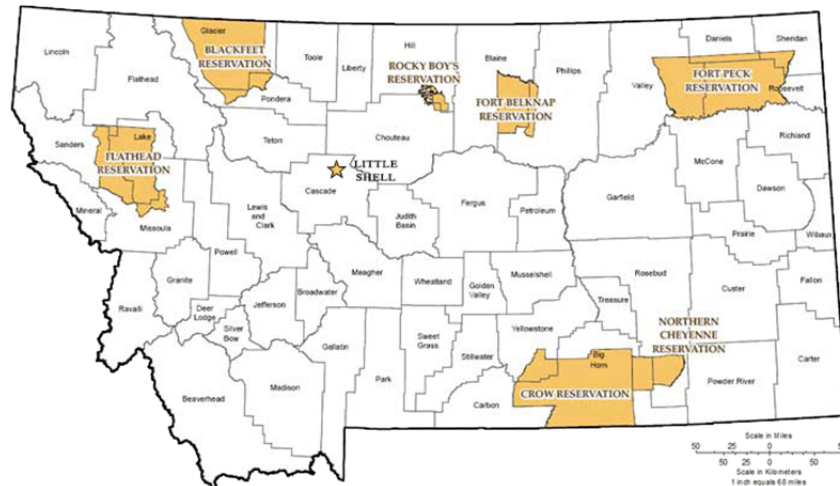

## Reservation Rotation

2015-2016: Blackfeet Reservation and TBD  
2013-2014: Little Shell and Fort Belknap, Crow, and Flathead Reservations  
2011-2012: Northern Cheyenne and Fort Peck Reservations  
2009-2010: Rocky Boy's, Fort Belknap, and Blackfeet Reservations  
2007-2008: Little Shell and Flathead and Crow Reservations  
2005-2006: Fort Peck and Blackfeet Reservations  
2003-2004: Fort Belknap and Northern Cheyenne Reservations  
2001-2002: Rocky Boy's and Flathead Reservations

### **Blackfeet Reservation**

Home of the Blackfeet Nation headquartered in Browning, Montana

### **Crow Reservation**

Home of the Crow Nation headquartered in Crow Agency, Montana

### **Little Shell Chippewa Tribe**

State recognized, headquartered in Great Falls, Montana