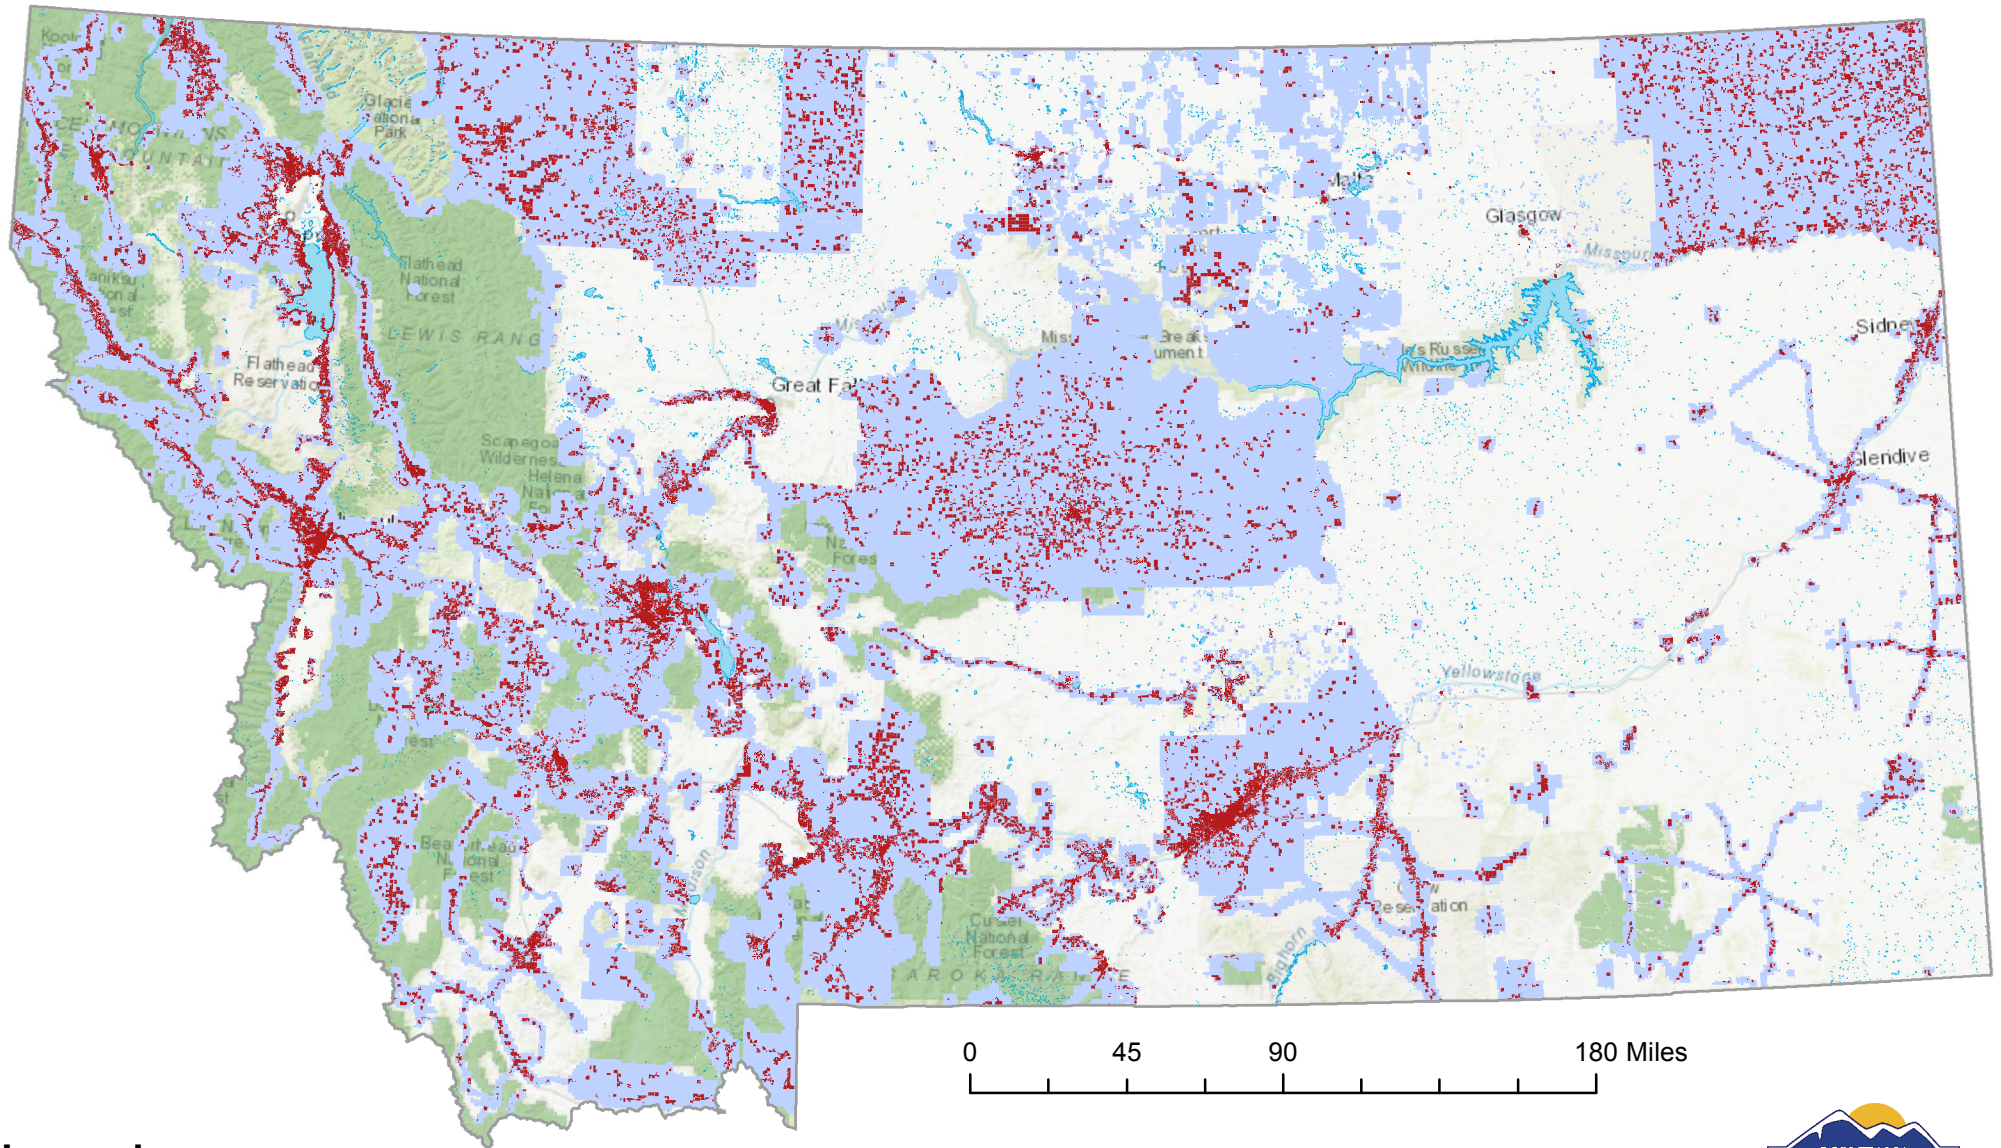

# Wildland Urban Interface

## Legend

- Wildland Urban Interface Parcels with Structures - 265 K
- Wildland Urban Interface Parcels - 572 K - 35.1 Million Acres
- US Forest Service