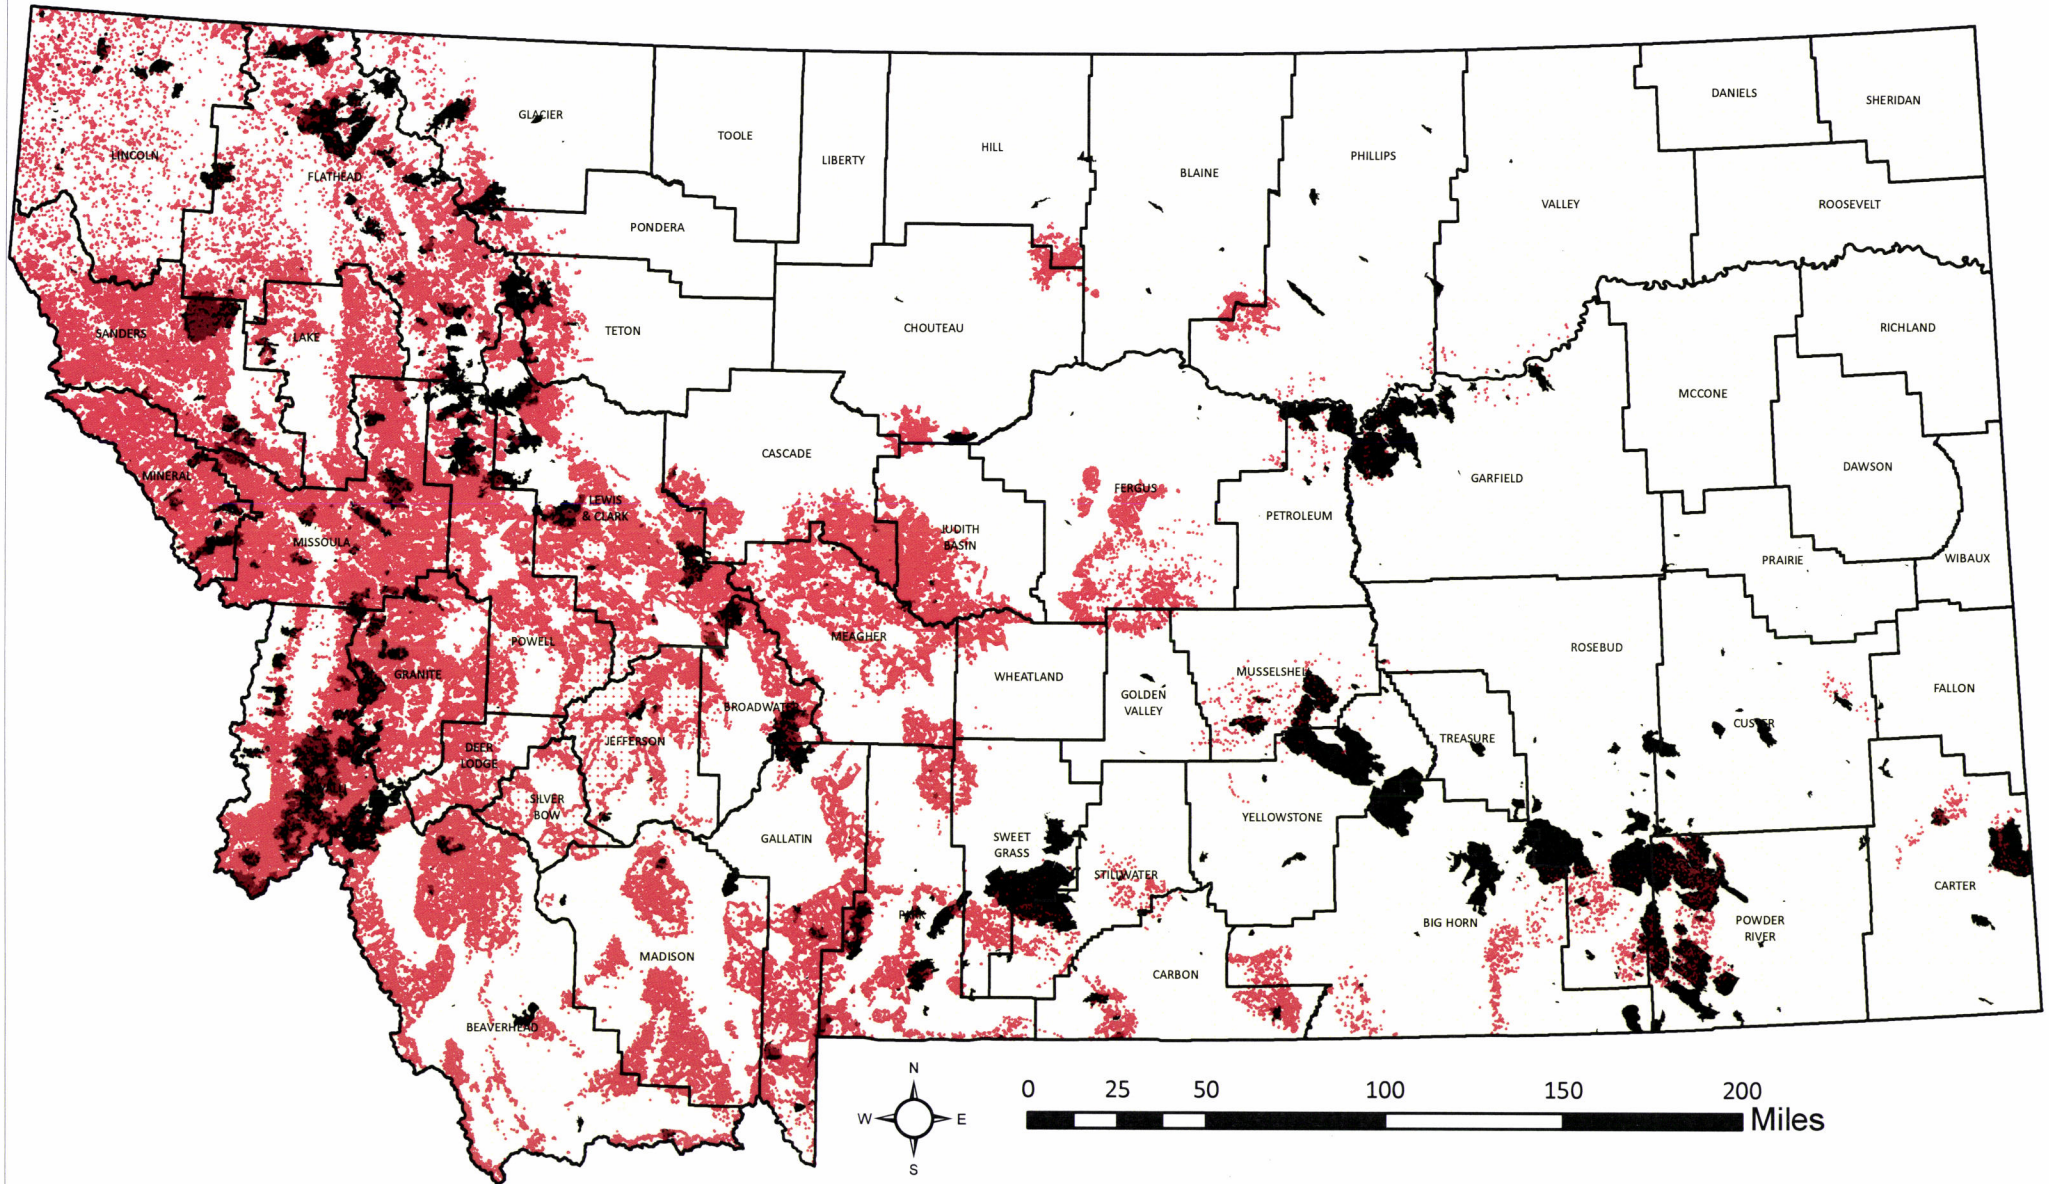

# FOREST HEALTH TRENDS IN MONTANA:

## Mountain Pine Beetle and Wildfire Effects From 2000-2012

Mountain Pine Beetle Activity (2000-2012) = ~ 6.3 million acres

Fire Perimeters (2000-2012) = ~ 4.3 million acres

ENVIRONMENTAL QUALITY  
COUNCIL. 2013-14

September 12, 2013

Exhibit No. 14

Map produced January 11, 2013