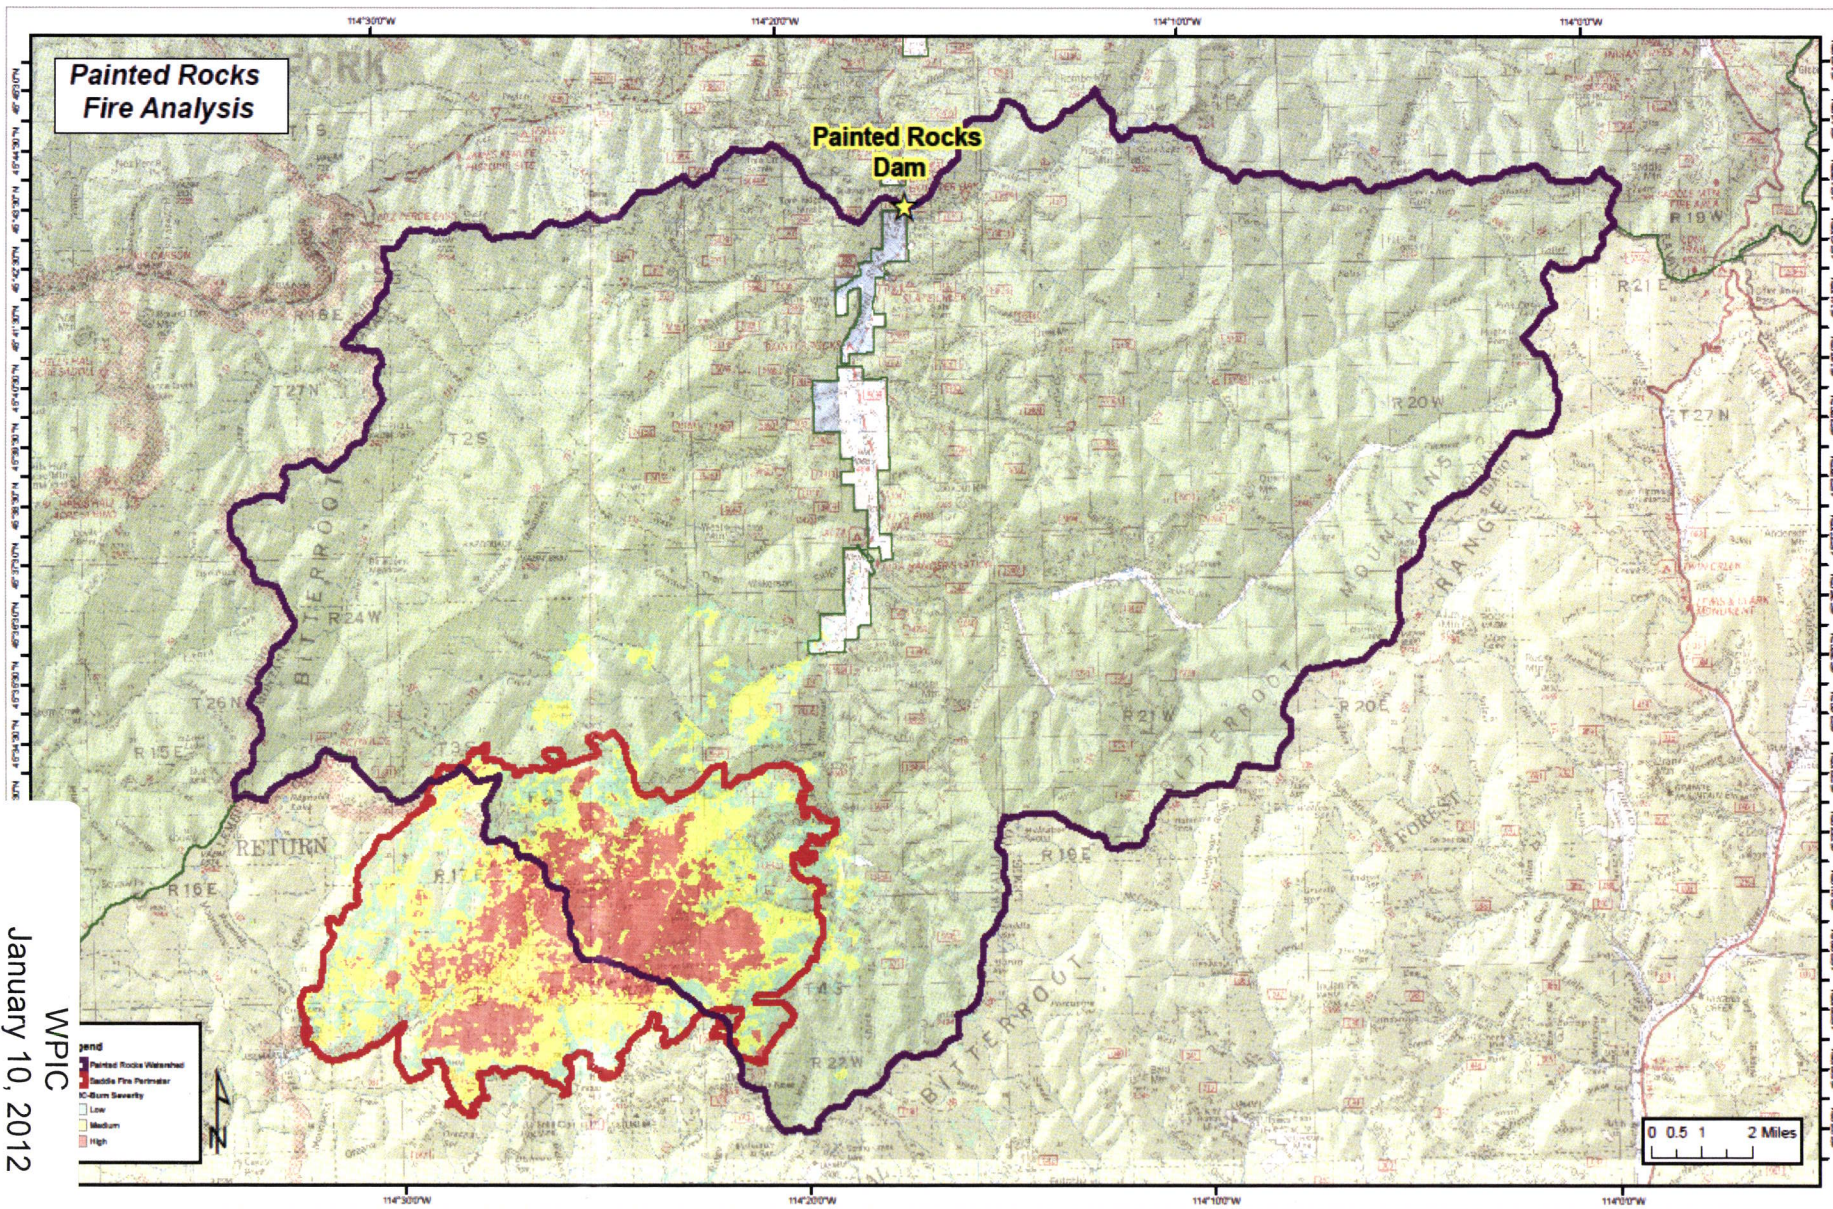

BAER Team Fire Severity Map showed that about 8% of the watershed above Painted Rocks Reservoir burned, and burned areas were 10-12 stream miles from the reservoir.

January 10, 2012  
Exhibit 5

WPIC