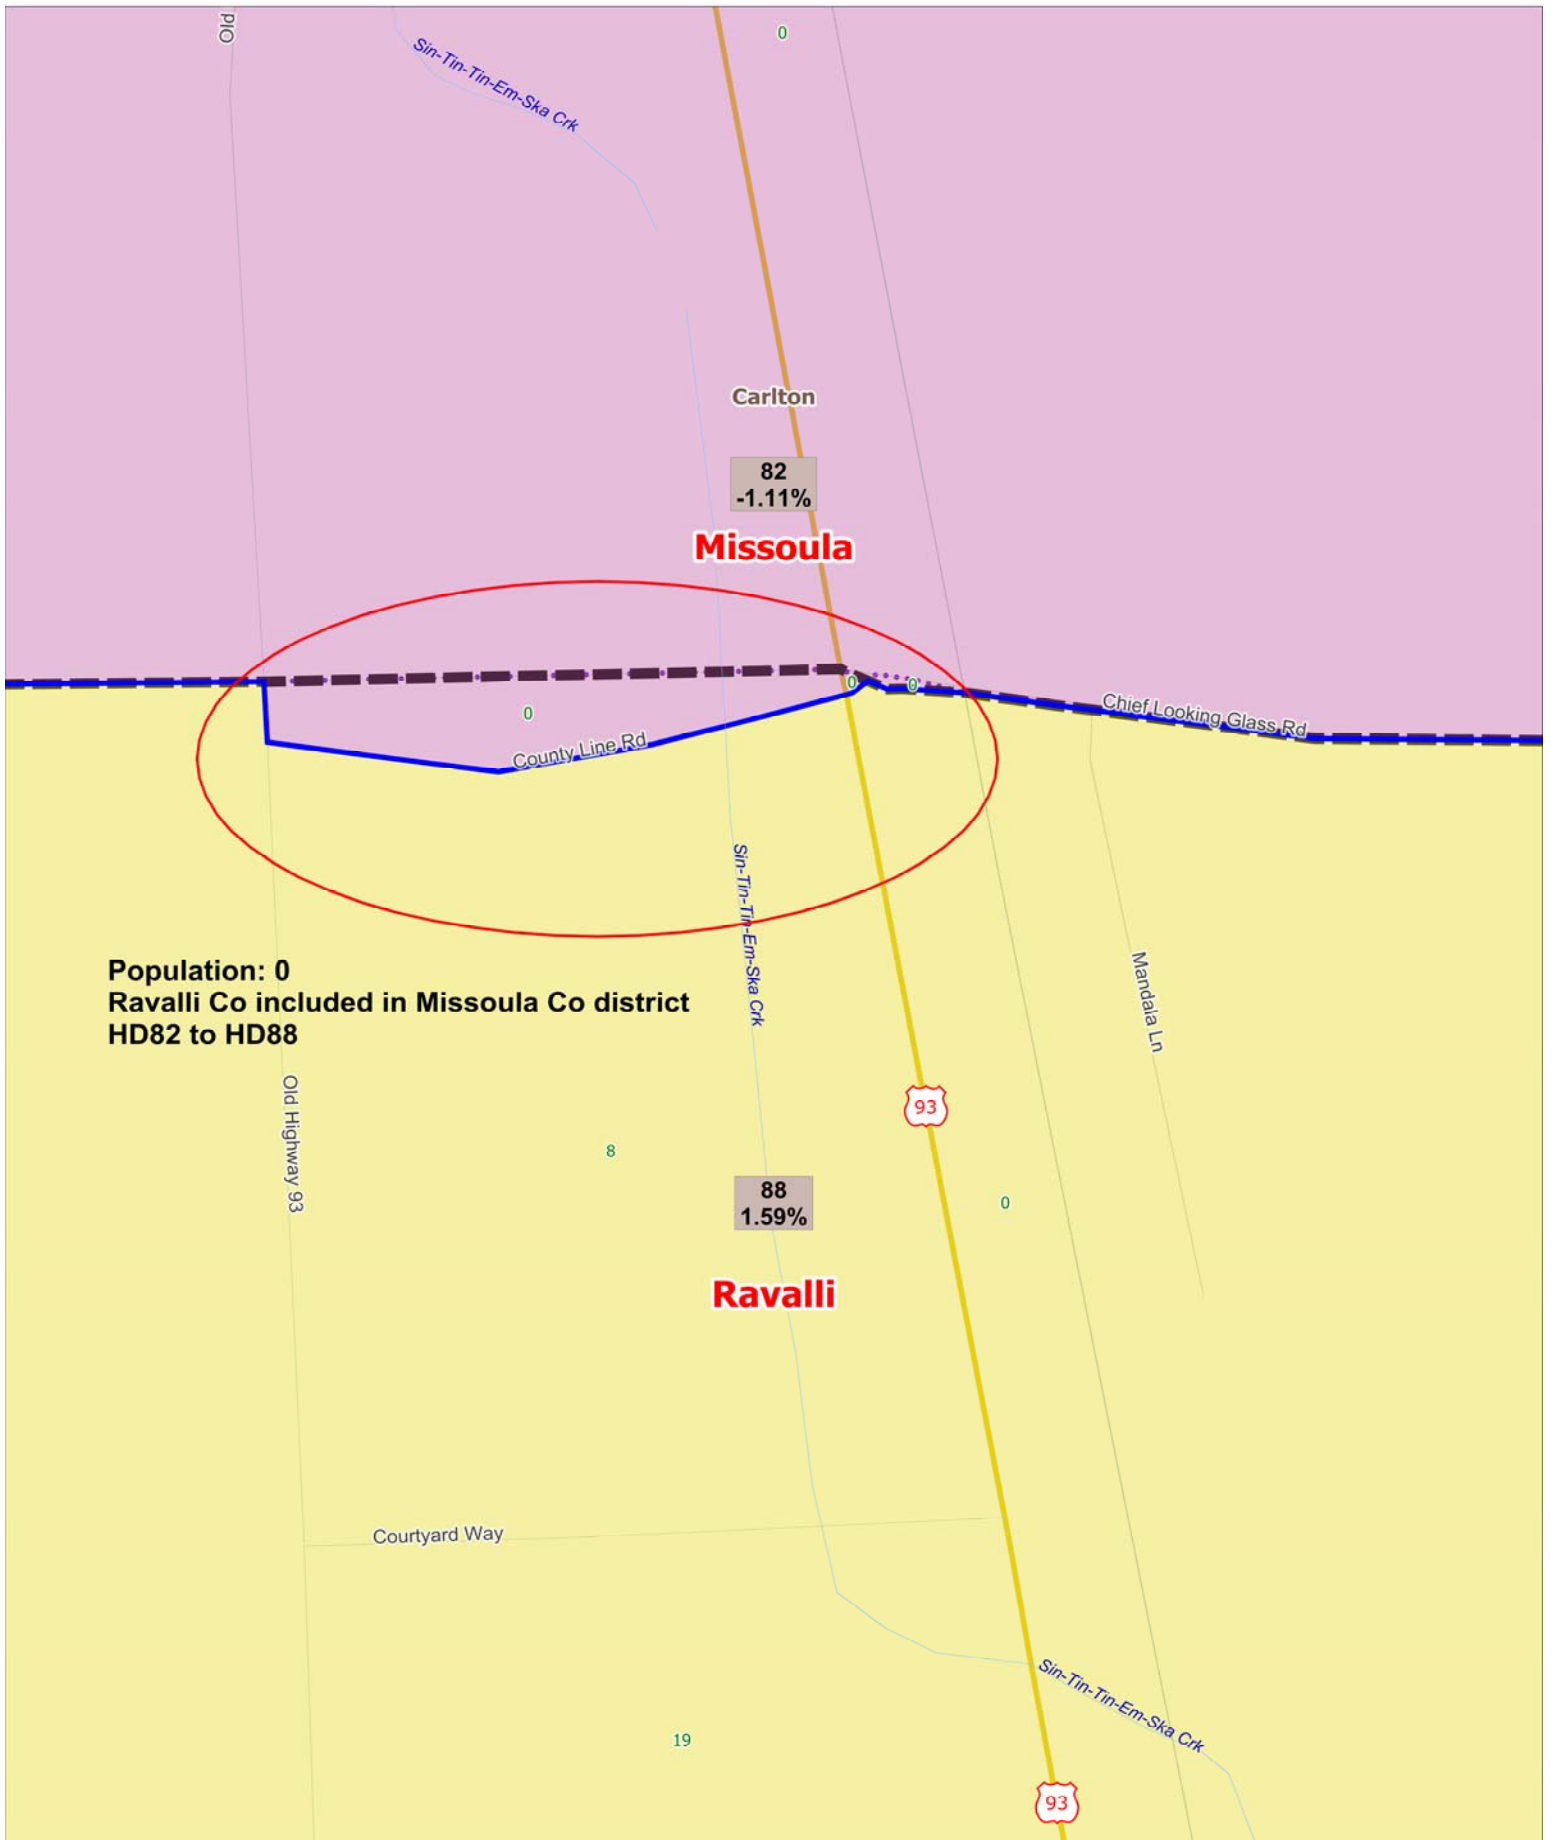

Montana Districting and Apportionment Commission Amendment Form

Amendment Name: s4_0912

Requestor: Staff

Description: Corrects unintended county splits (Ravalli and Silver Bow Counties)

Districts affected: HD73, HD 79, HD82, HD88

Effects: No population affected but eliminates unnecessary splits to Ravalli and Silver Bow Counties

Notes:

Pass/Fail:

s4_0912 - Ravalli County split

s4_0912 - Silver Bow splits

79
1.91%

Deer Lodge

Anaconda-Deer Lodge County

Population: 0
Silver Bow included in Deer Lodge County
HD79 to HD73

Butte-Silver Bow (balance)

Silver Bow

73
2.45%

30023rd

Beefstraight Crk

Beefstraight Crk

Crooked John Crk

Clear Crk

Spring Crk