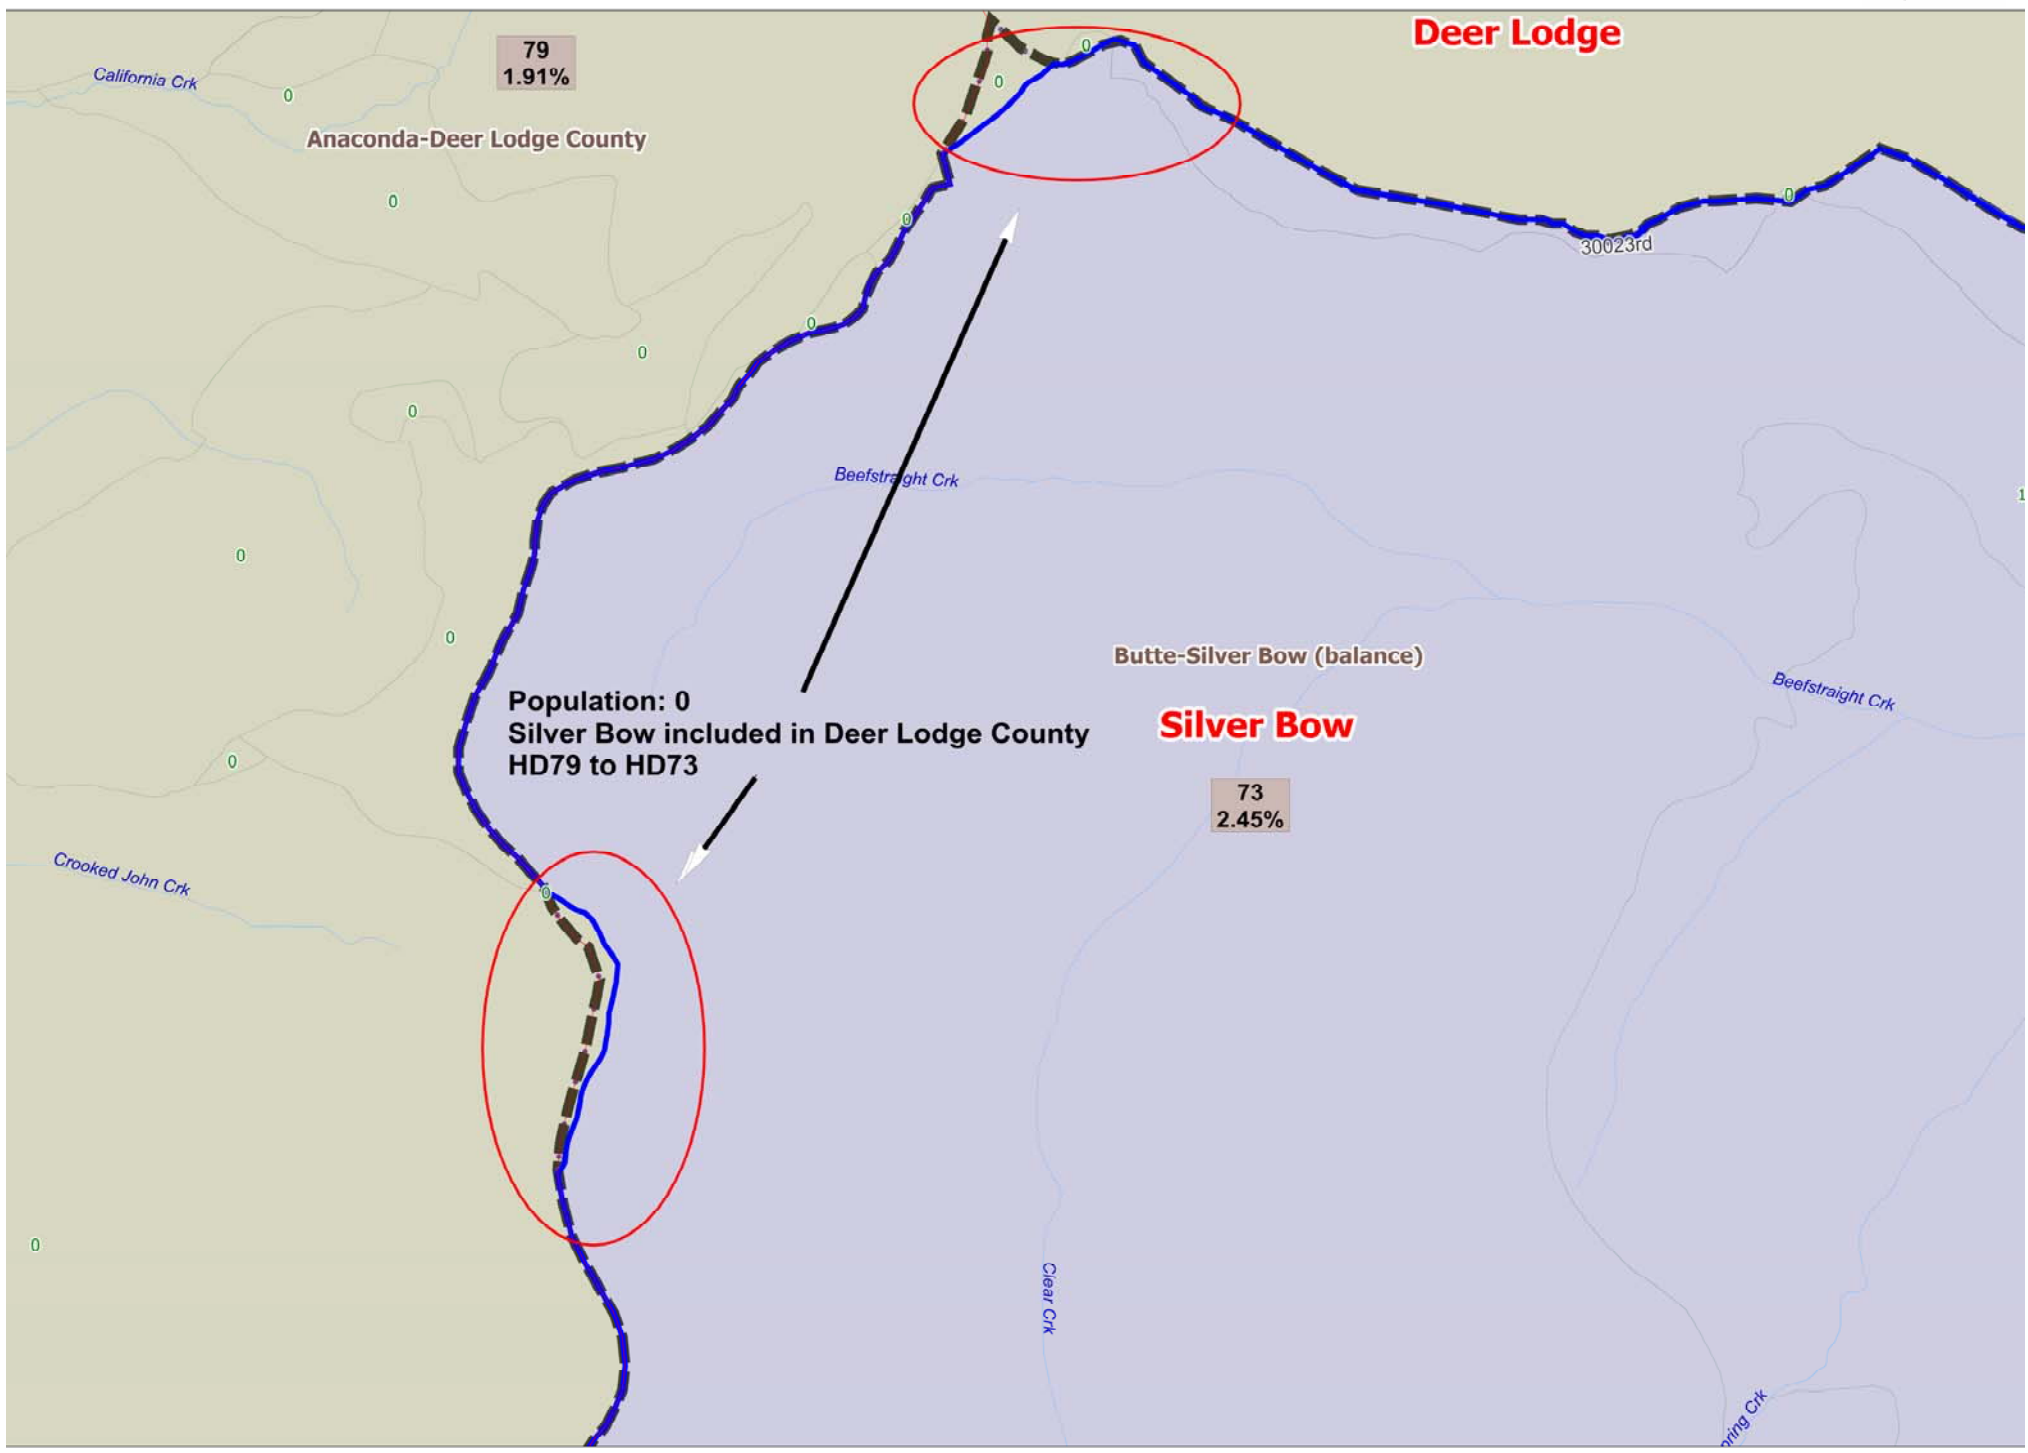

Montana Districting and Apportionment Commission Amendment Form

Amendment Name: s4_0912

Requestor: Staff

Description: Corrects unintended county splits (Ravalli and Silver Bow Counties)

Districts affected: HD73, HD 79, HD82, HD88

Effects: No population affected but eliminates unnecessary splits to Ravalli and Silver Bow Counties

Notes:

Pass/Fail:

s4_0912 - Ravalli County split

s4_0912 - Silver Bow splits

79
1.91%

Deer Lodge

Anaconda-Deer Lodge County

Population: 0
Silver Bow included in Deer Lodge County
HD79 to HD73

Butte-Silver Bow (balance)

Silver Bow

73
2.45%

30023rd

Beefstraight Crk

Beefstraight Crk

Crooked John Crk

Clear Crk

Spring Crk