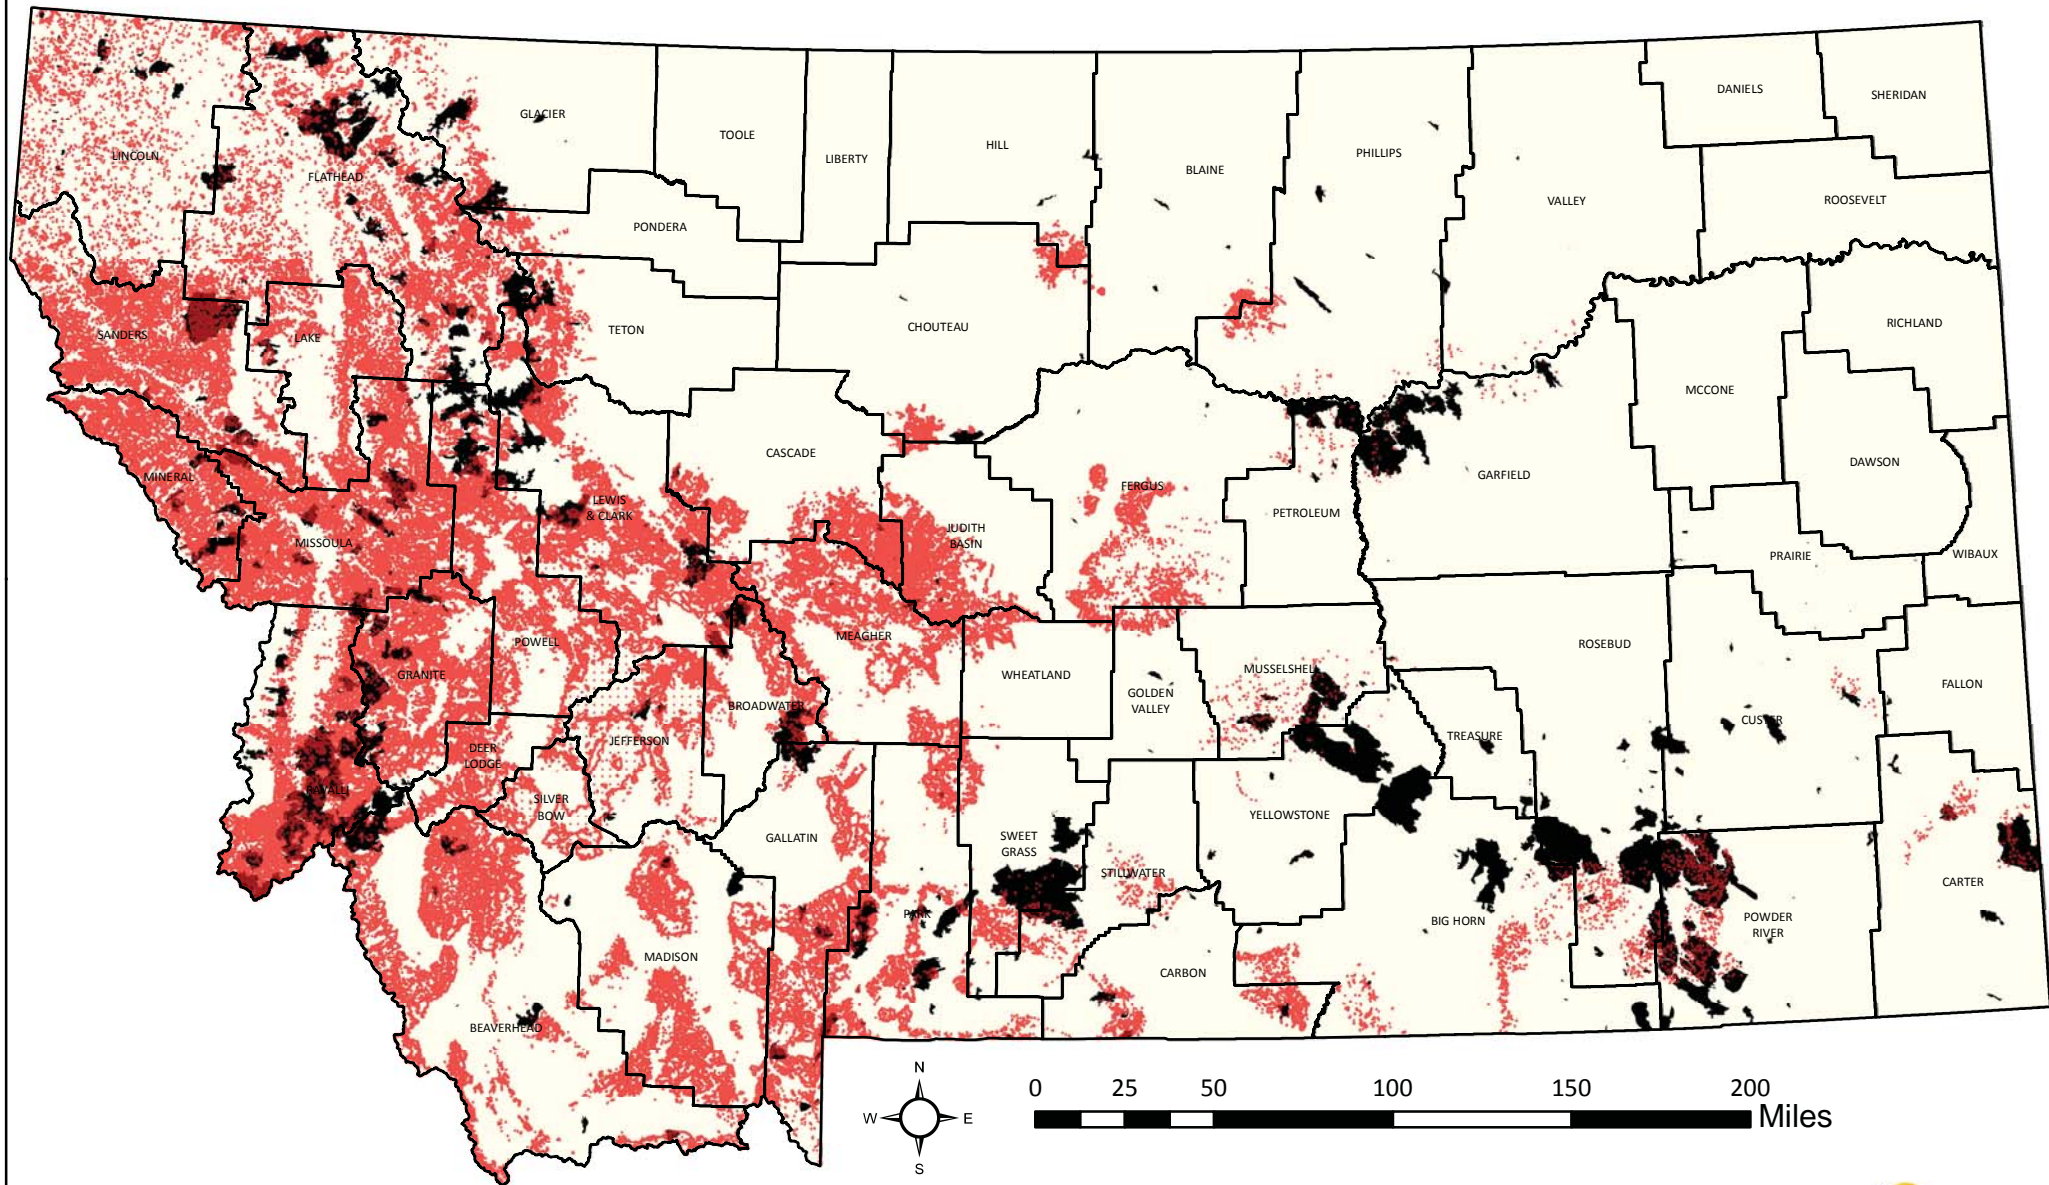

FOREST HEALTH TRENDS IN MONTANA:

Mountain Pine Beetle and Wildfire Effects From 2000-2012

Mountain Pine Beetle Activity (2000-2012) = ~ 6.3 million acres

Fire Perimeters (2000-2012) = ~ 4.3 million acres