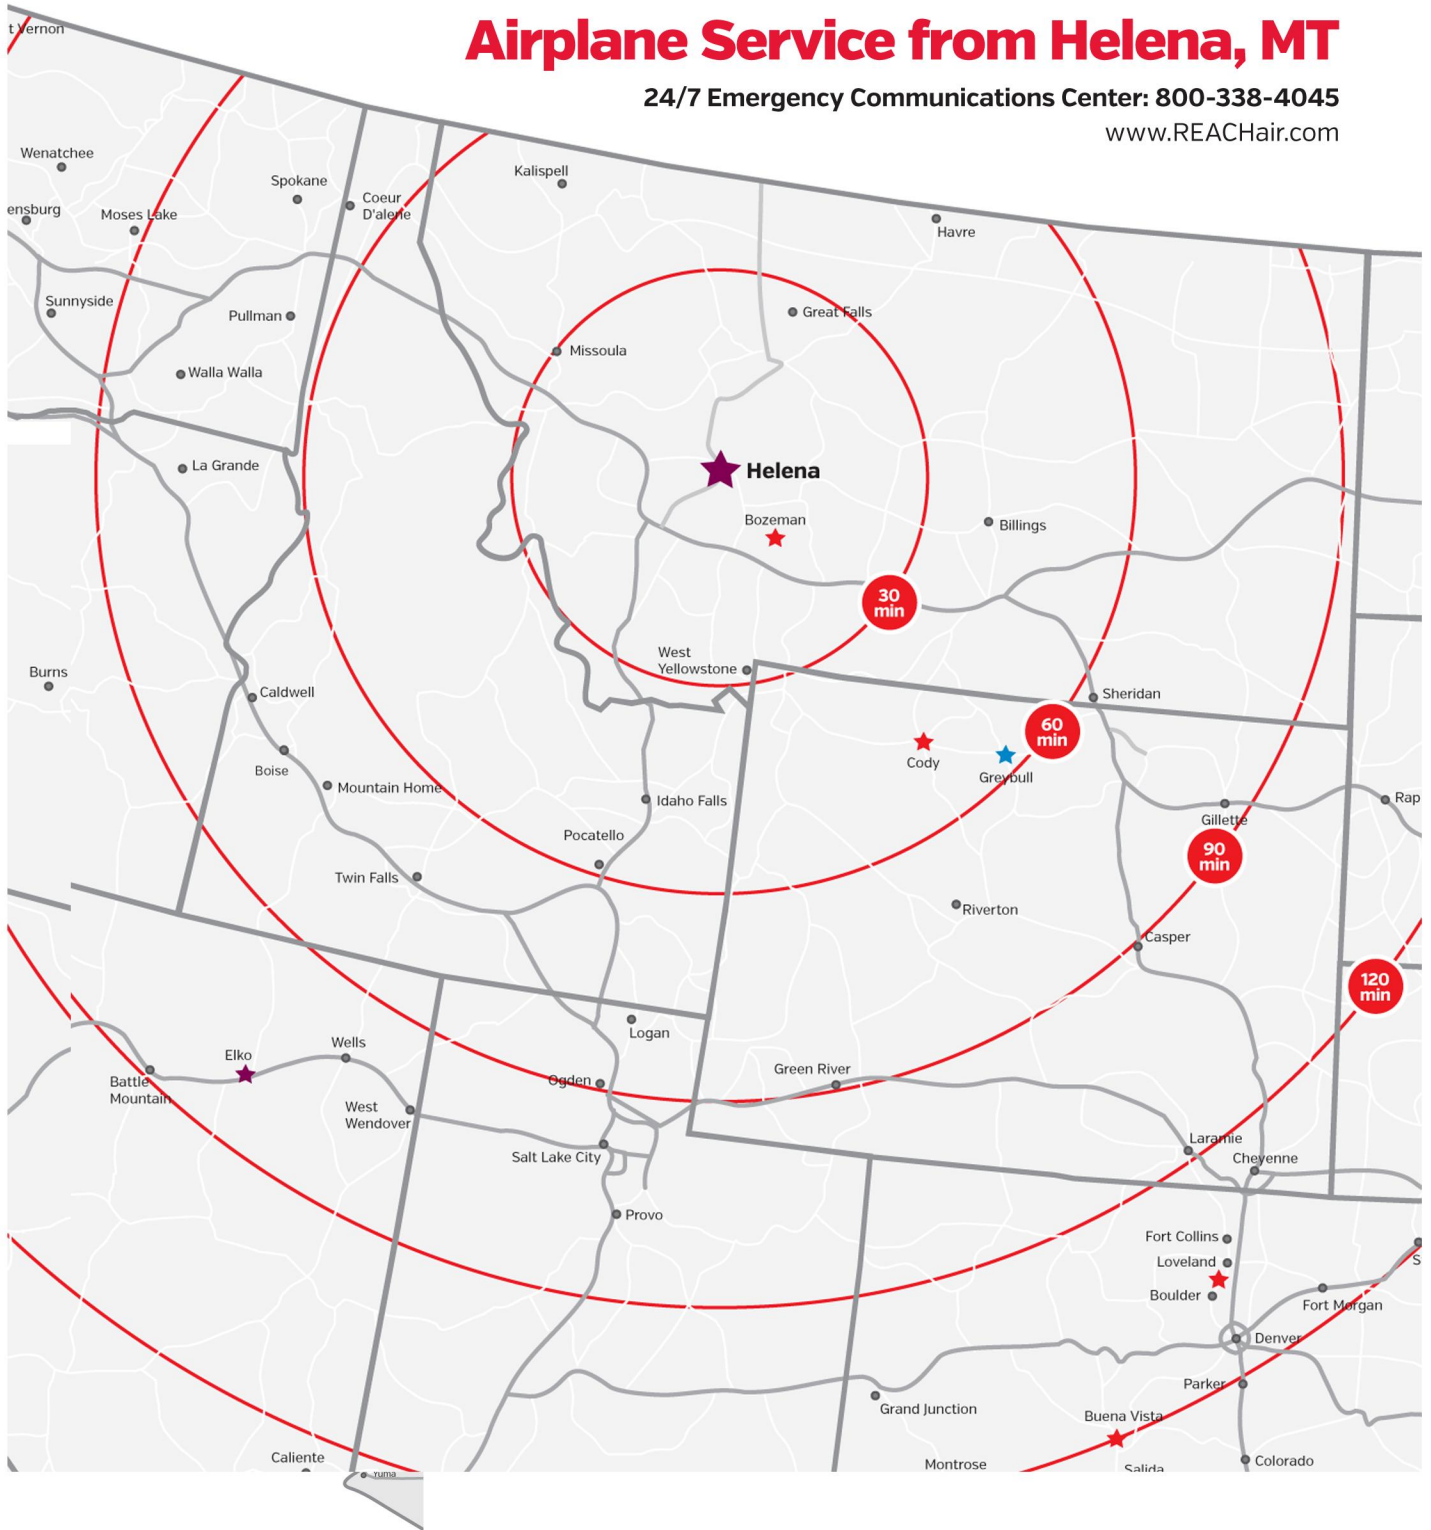

Airplane Service from Helena, MT

24/7 Emergency Communications Center: 800-338-4045

www.REACHair.com

- ★ Helicopter Base
- ★ Airplane Base
- ★ Helicopter & Airplane Base
- ★ Helicopter & Ground Ambulance Base
- ★ Ground Ambulance Base

Rings designate 30-, 60-, 90-, 120-, 150-, and 180-minute flight times after lift off for airplane transports.