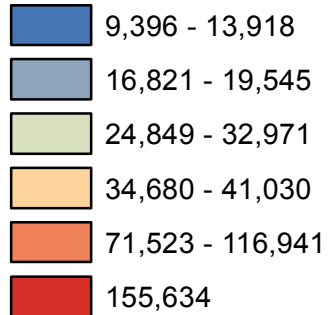

Judicial District by Population, 2014

Legend

District Population

Source: U.S. Census Bureau, Population Division
Estimates for 2014 released March 2015