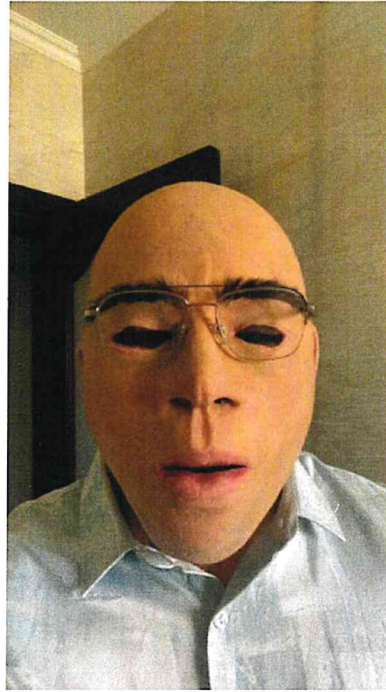

Real World Examples of Masks & Dolls Caught by ID.me

The images above are real world images of masks and dolls that were submitted by criminal actors and subsequently flagged as *suspicious* during the video selfie (liveness check) portion of the ID.me identity verification.