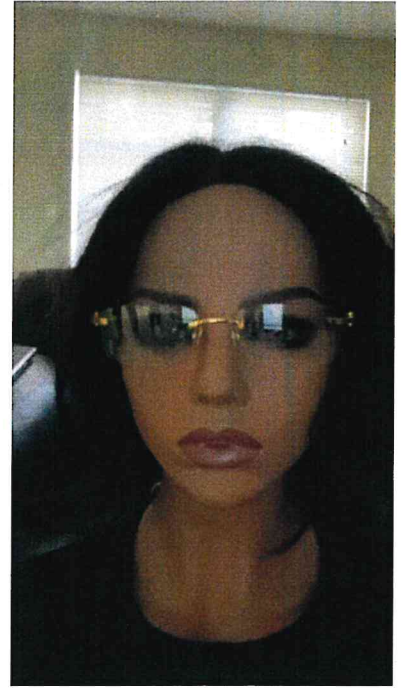

Real World Examples of Masks & Dolls Caught by ID.me

The images above are real world images of masks and dolls that were submitted by criminal actors and subsequently flagged as *suspicious* during the video selfie (liveness check) portion of the ID.me identity verification.