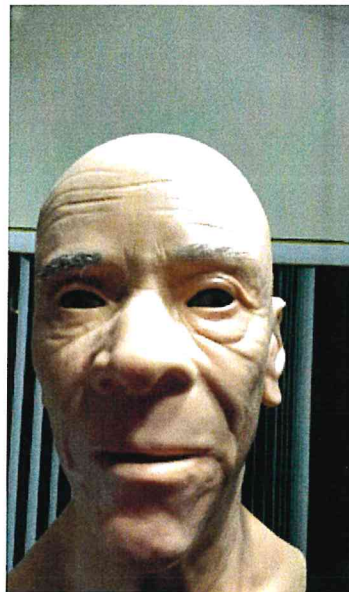

Real World Examples of Masks & Dolls Caught by ID.me

The images above are real world images of masks and dolls that were submitted by criminal actors and subsequently flagged as *suspicious* during the video selfie (liveness check) portion of the ID.me identity verification.