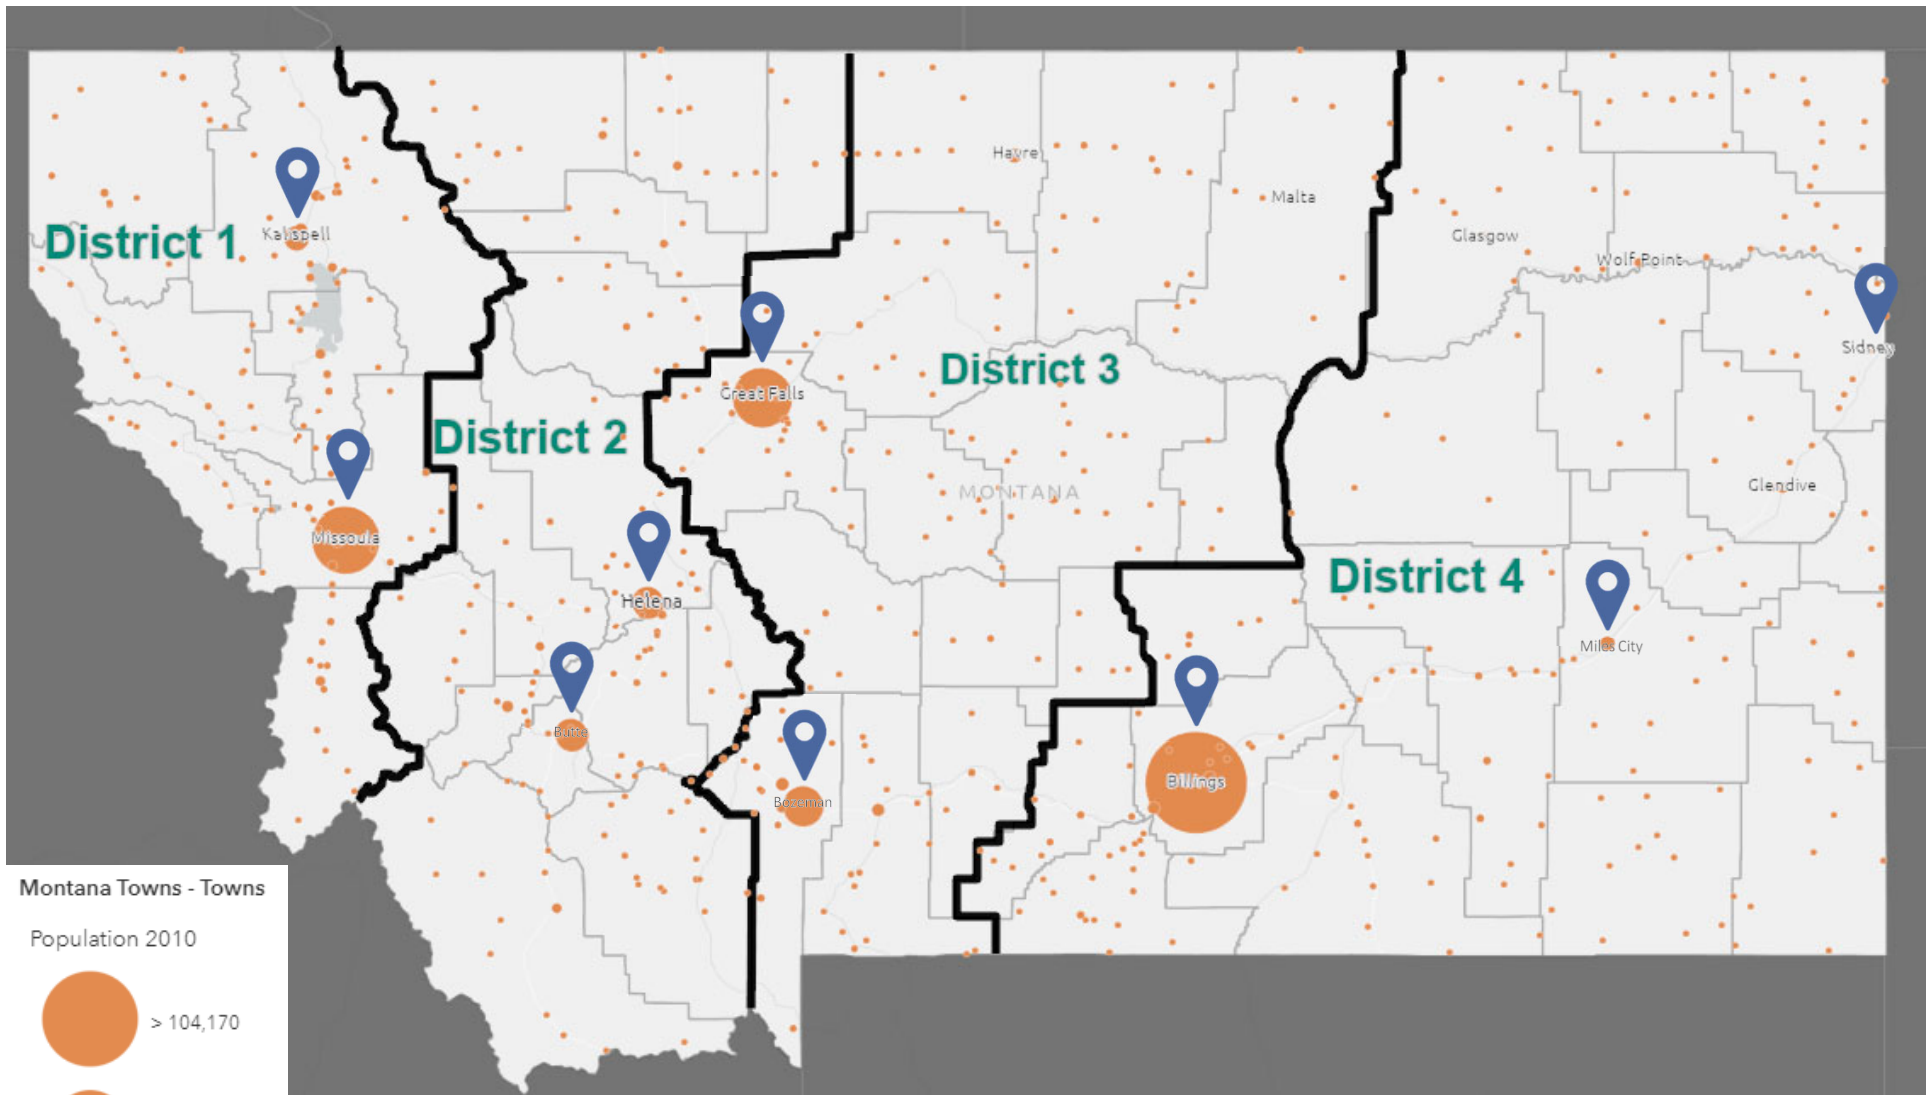

Montana Prevailing Wage Districts and Dispatch Cities

Montana Towns - Towns

Population 2010

 - Dispatch City

Compiled by Toni Henneman,
Research Analyst
September 2021

MONTANA
LEGISLATURE
OFFICE OF RESEARCH
& POLICY ANALYSIS