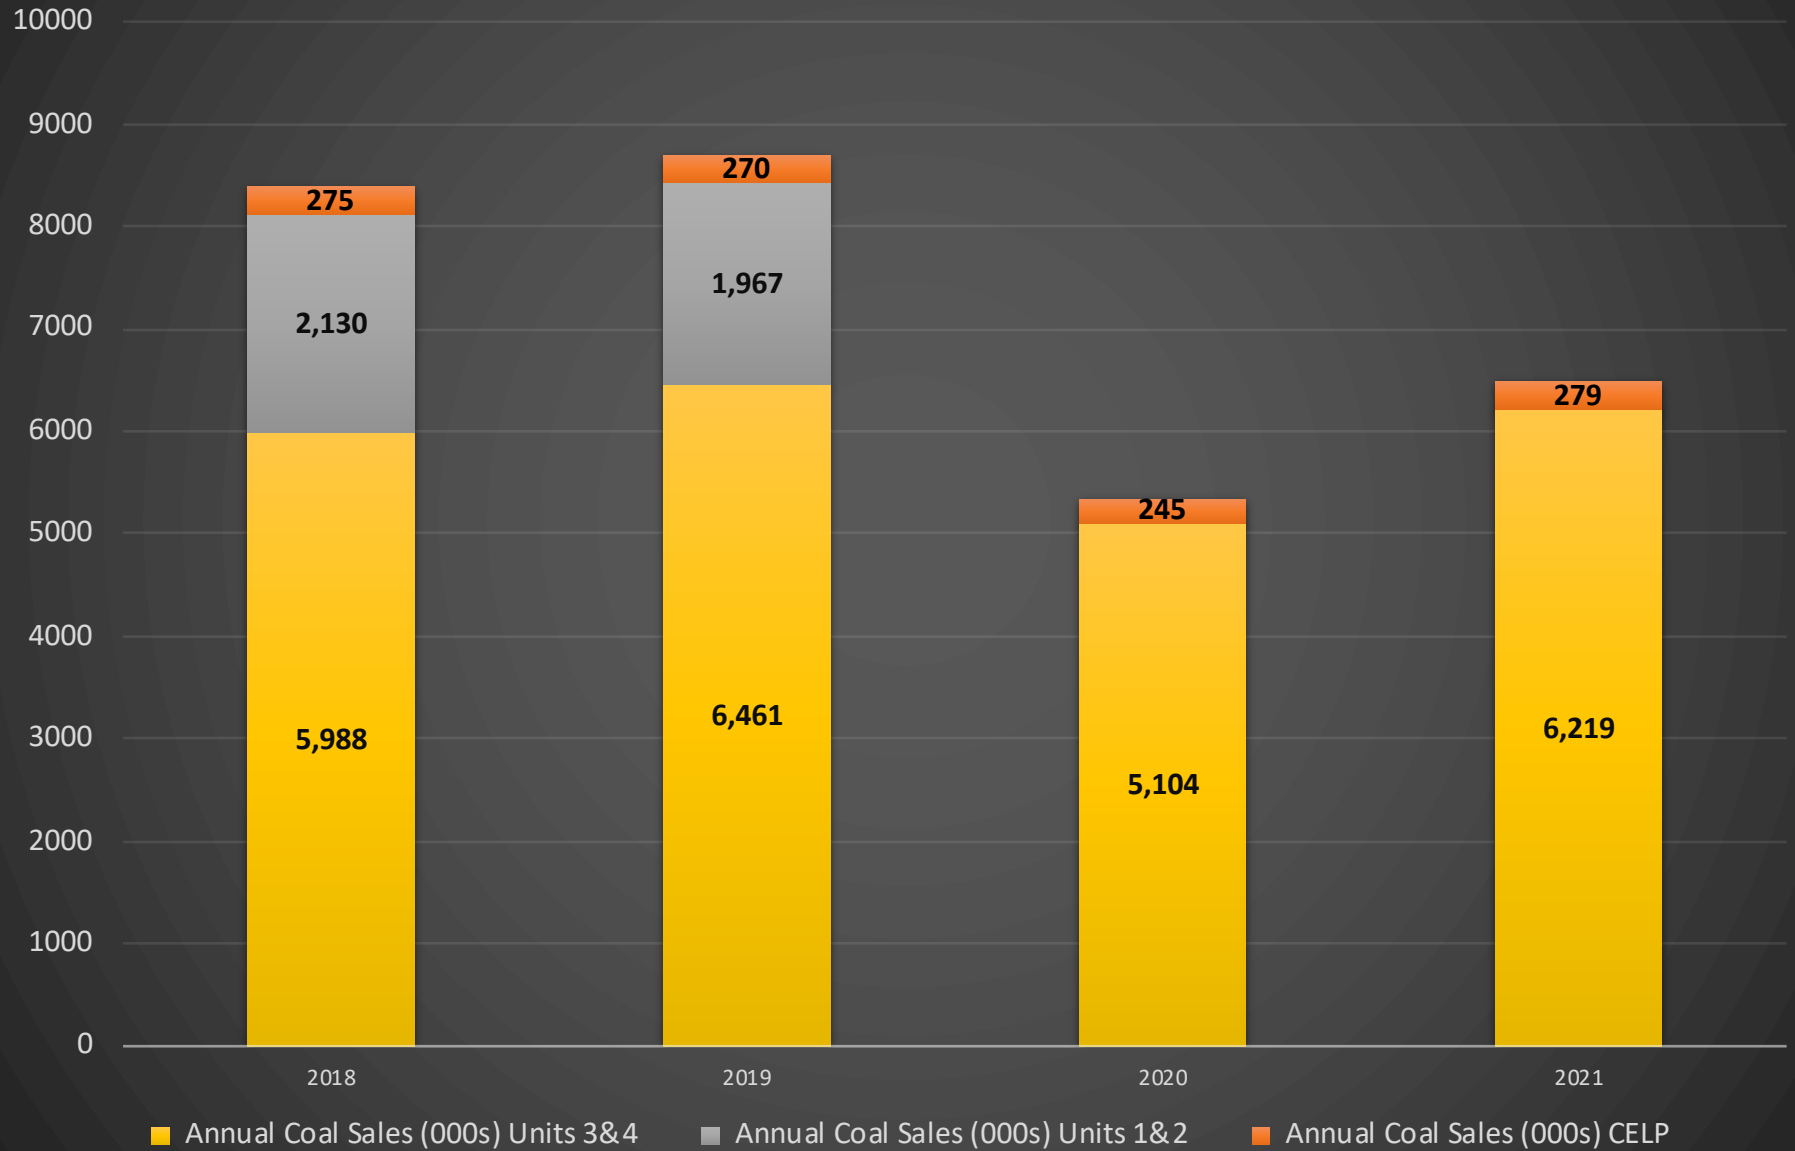

## Rosebud Mine Annual Coal Sales (000's Tons)

# Rosebud Mine 2021 Taxes and Royalties Estimate(000's)