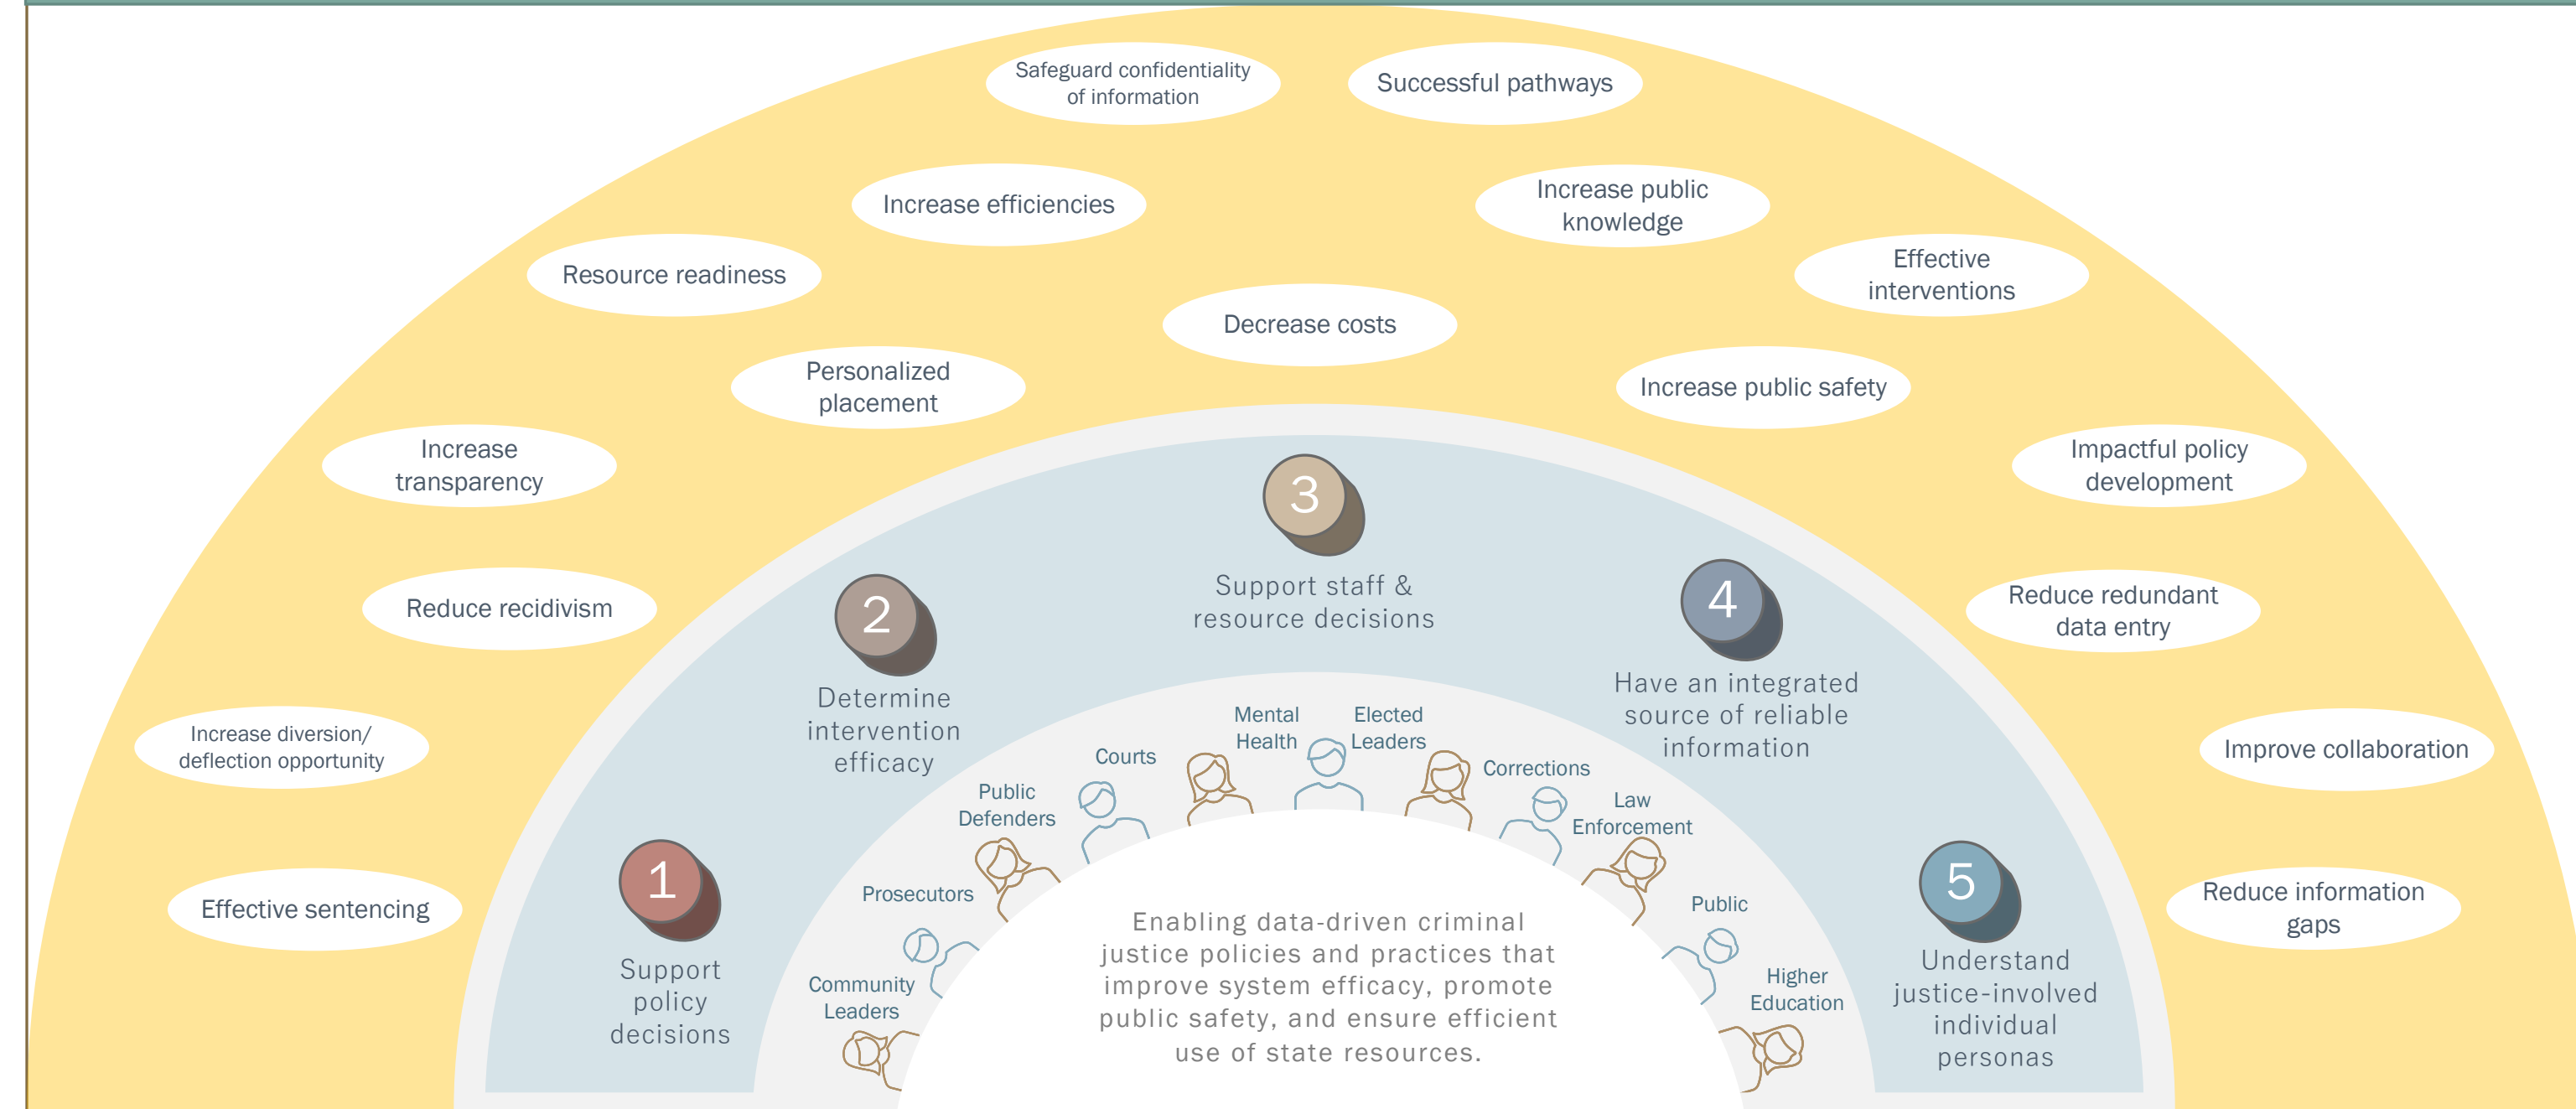

MONTANA INTEGRATED JUSTICE DATA WAREHOUSE
 BETTER INFORMATION for SUCCESSFUL OUTCOMES

A collaborative project led by the Board of Crime Control

NEXT STEPS

Justice Lifecycle
Decision Tree
mapping process

Communication
Plan
Status update info

Current state data
inventory

Operations
impacts