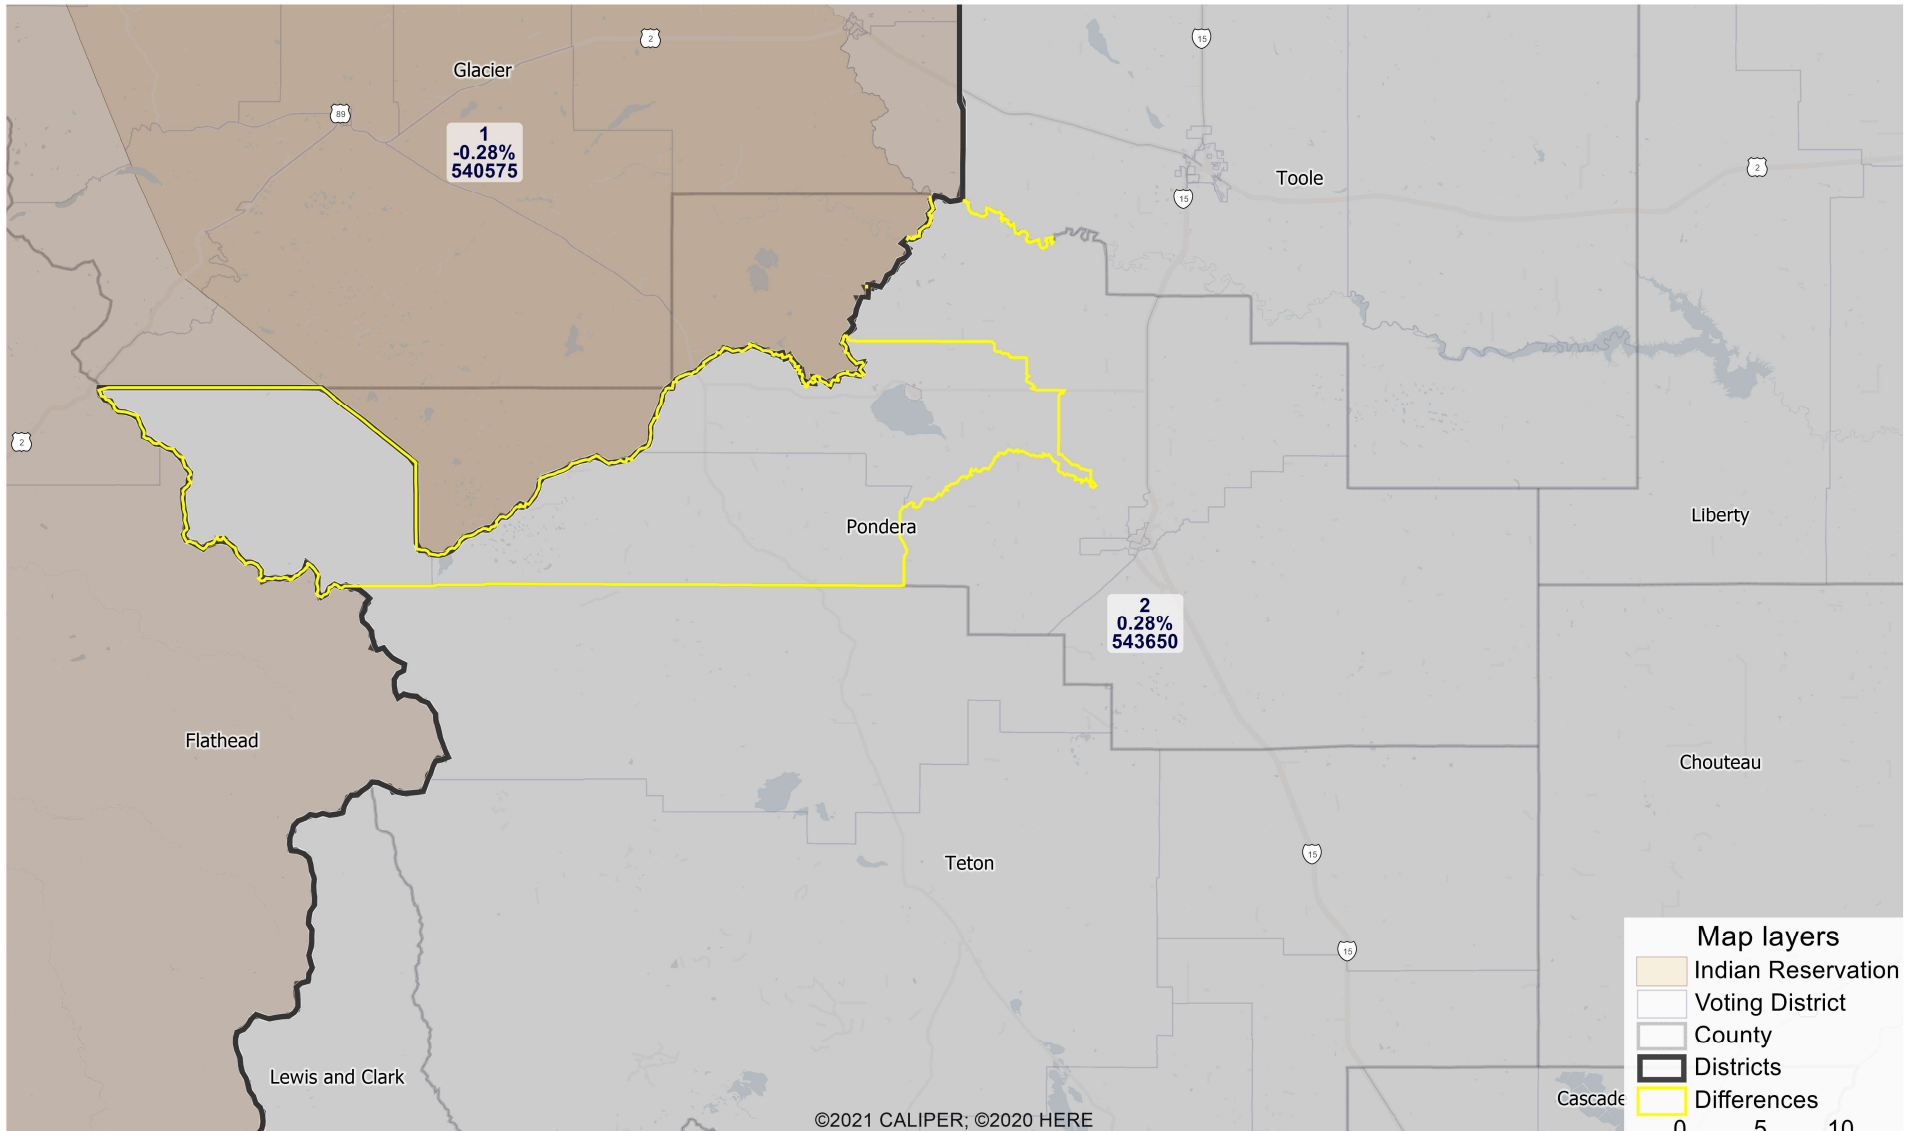

CP 12 - Amendment 1: Differences From Original CP 12

Posted online November 7, 2021

Ideal district size for 2020 Congressional District is 542,113 people.