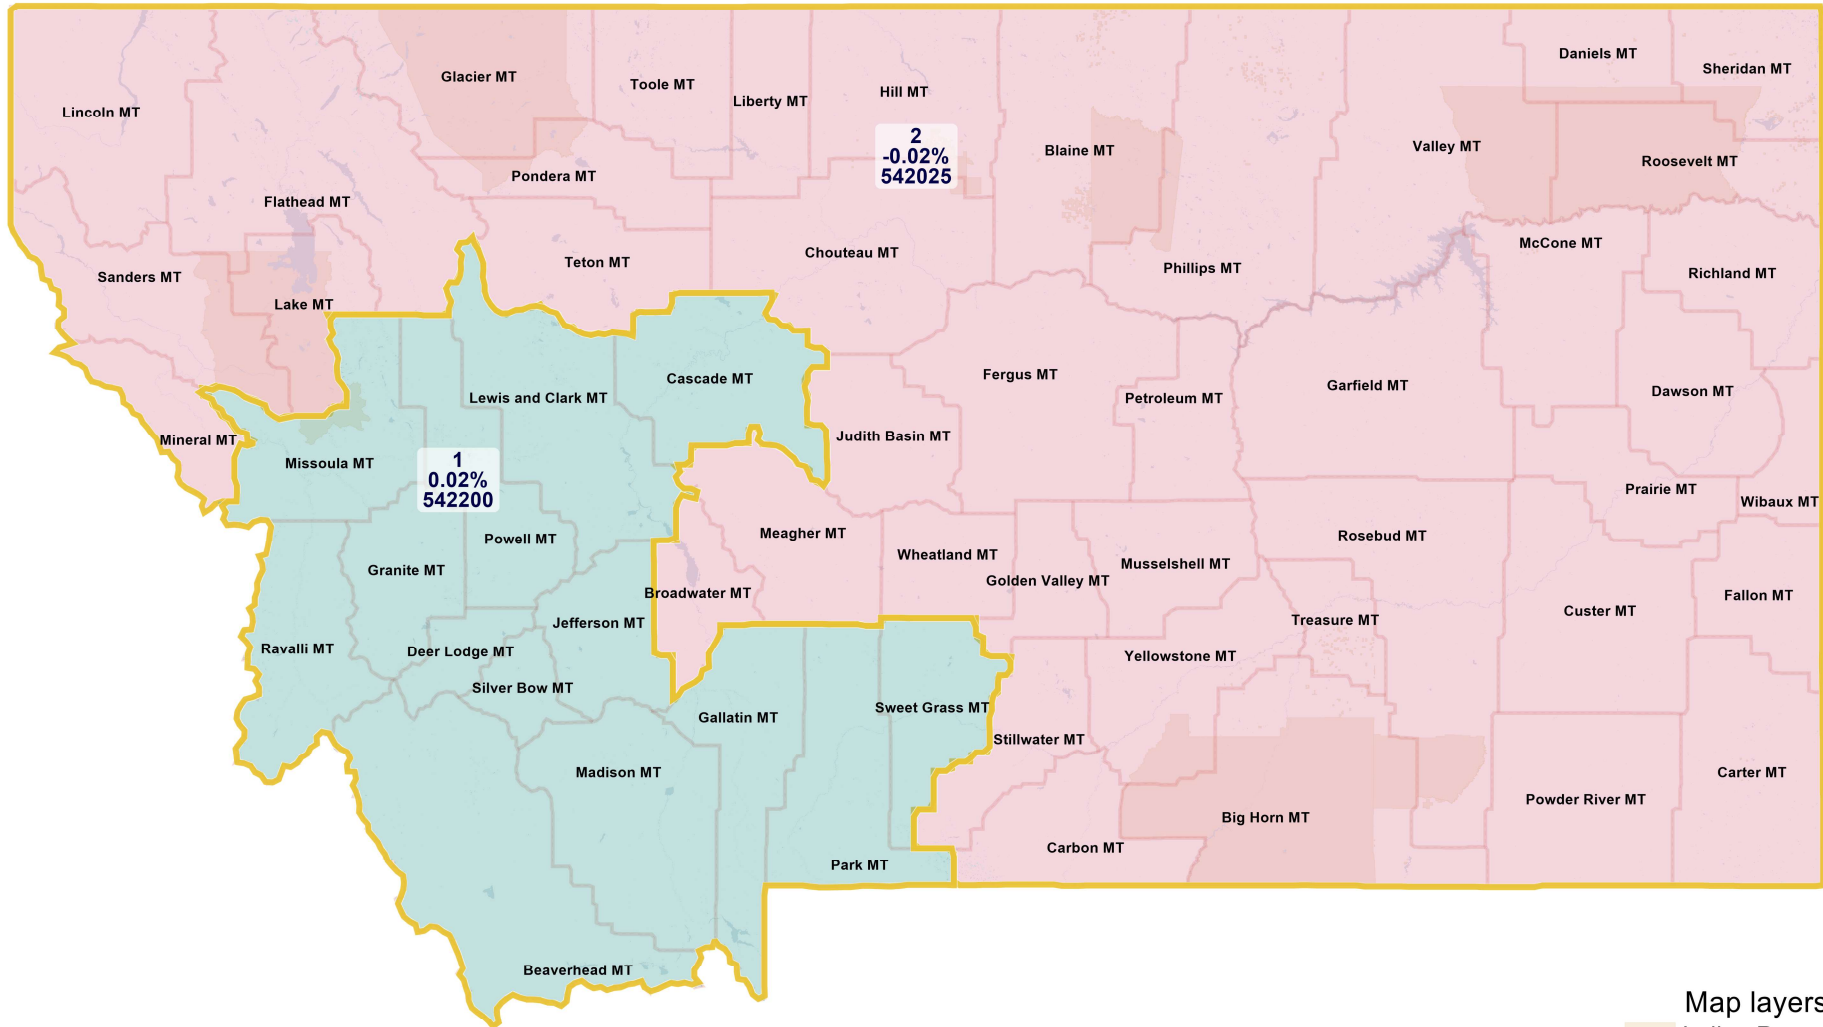

# Congressional District Commission Proposal 2 - CP 2

For October 19, 2021, Public Hearing

©2021 CALIPER

Ideal district size for 2020 Congressional District is 542,113 people.