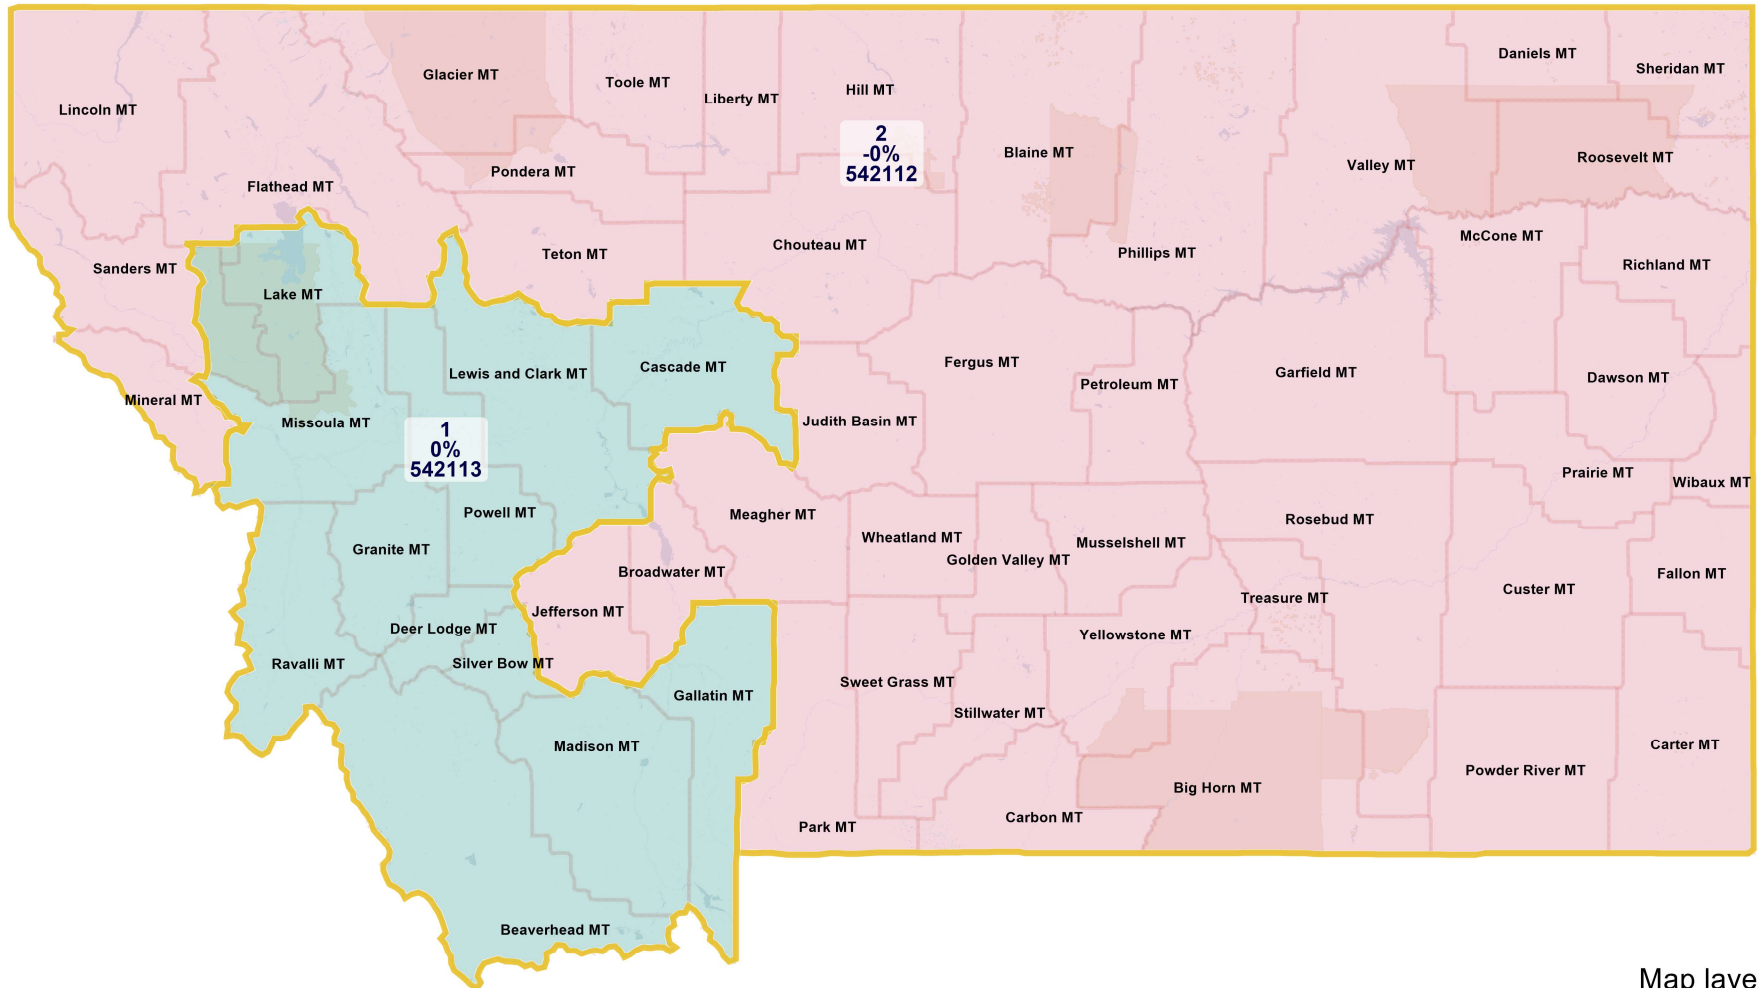

# Congressional District Commission Proposal 6 - CP 6

For October 19, 2021, Public Hearing

Ideal district size for 2020 Congressional District is 542,113 people.