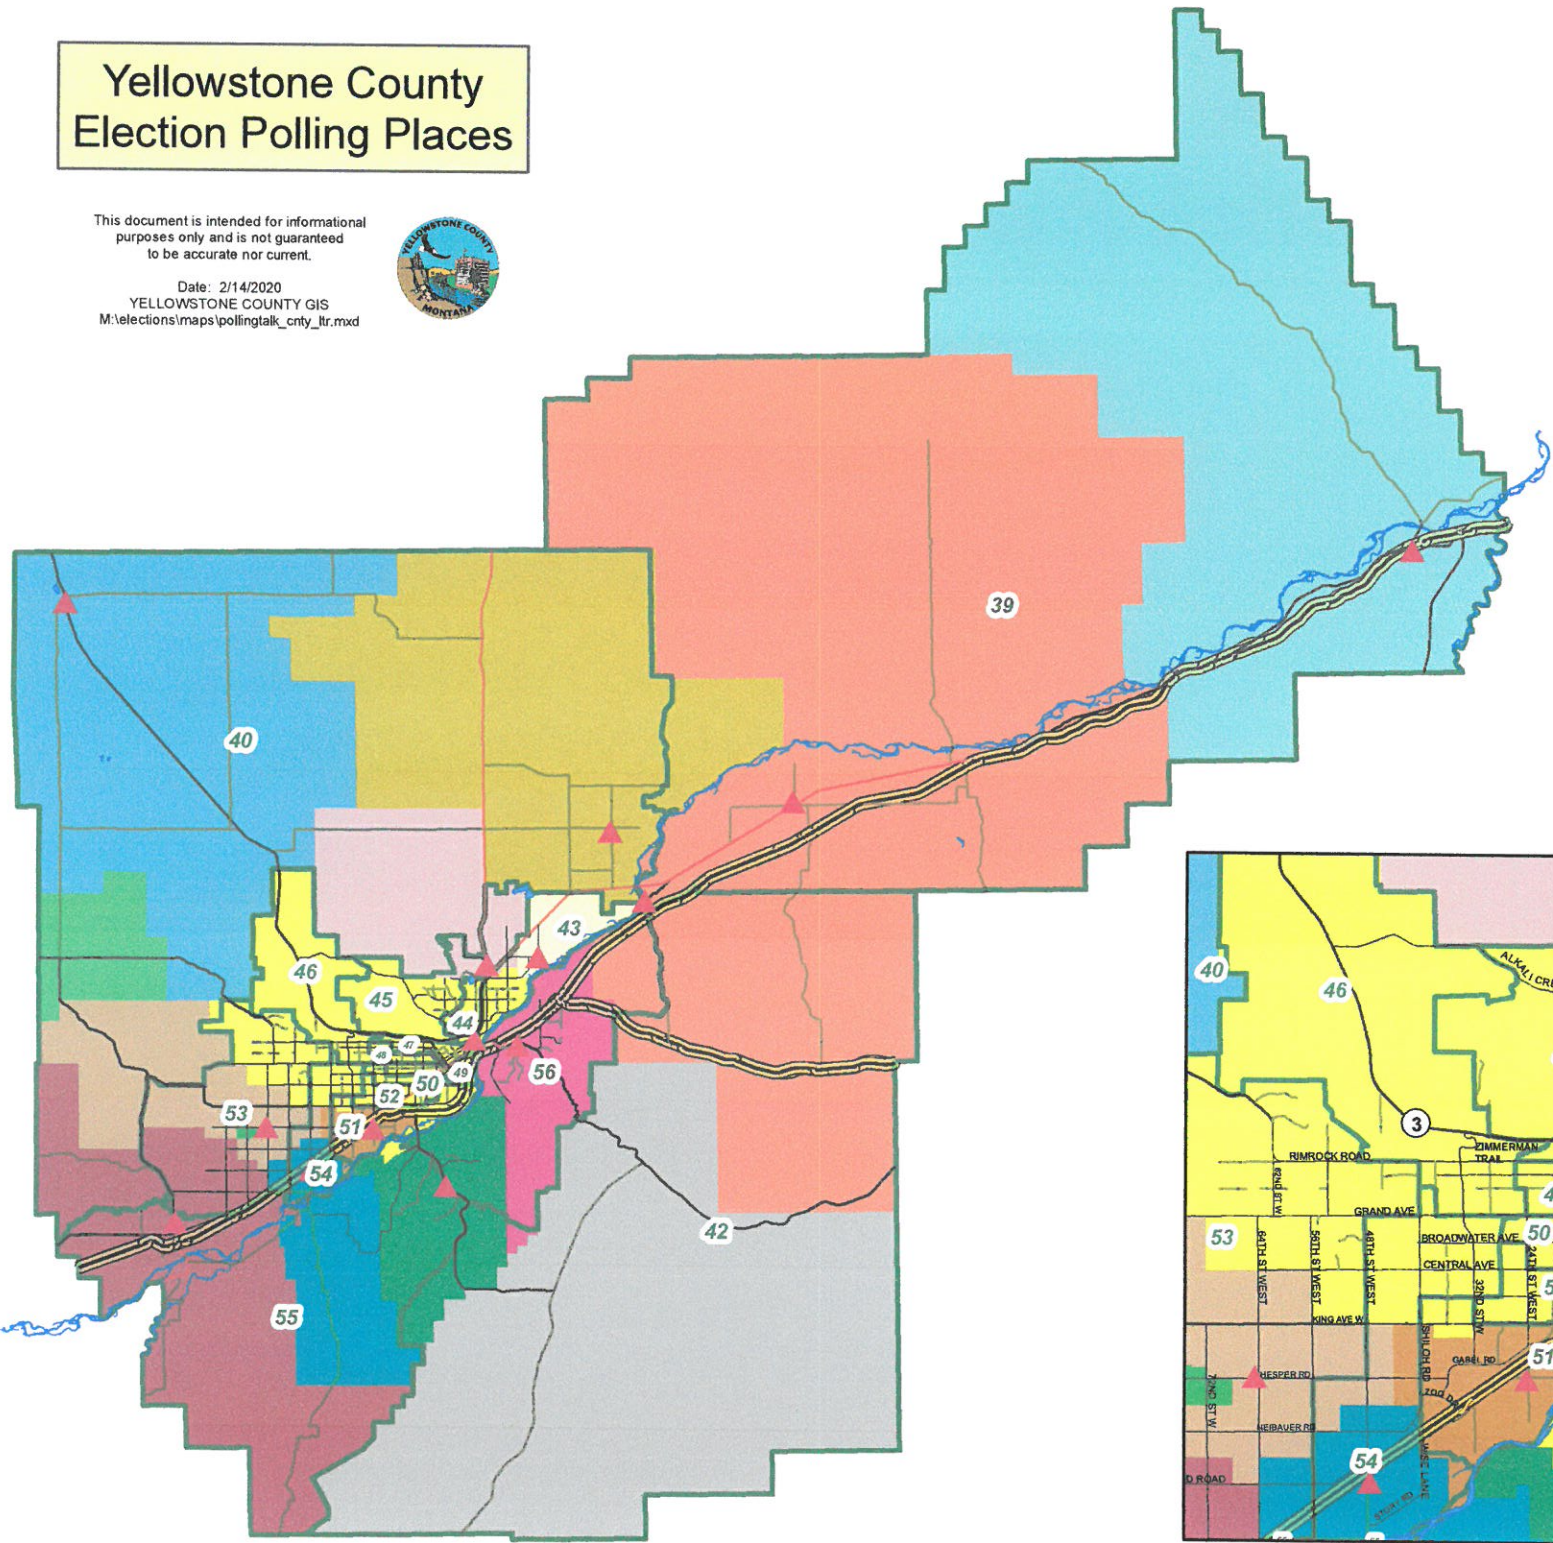

PollingPlace

- BLUE CREEK SCHOOL (3652 Blue Creek Rd)
- BROADVIEW COMMUNITY CENTER (13725 5th St, Broadview)
- CANYON CREEK SCHOOL (3139 Duck Creek Rd)
- CUSTER SCHOOL (210 2nd Ave, Custer)
- ELDER GROVE SCHOOL (1532 S 64th St W)
- ELYSIAN SCHOOL (6416 Elysian Rd)
- HUNTLEY PROJECT ELEMENTARY (1477 Ash St, Worden)
- INDEPENDENT SCHOOL (2907 Roundup Rd)
- LAUREL HIGH SCHOOL (203 E. 9th, Laurel)
- LOCKWOOD SCHOOL (1932 US HWY 87)
- METRA (308 6th Ave N)
- PIONEER SCHOOL (1937 Dover Rd)
- SHEPHERD HIGH SCHOOL (7642 Shepherd Rd)
- YVEC (150 Cooperative Way, Handley)

▲ Polling Place Location

House Districts

School Districts

- Billings
- Blue Creek
- Canyon Creek
- Laurel
- Elder Grove
- Molt
- Custer
- Morin
- Broadview
- Elysian
- Huntley Project
- Lockwood
- Shepherd
- Pioneer
- Independent
- Yellowstone Academy