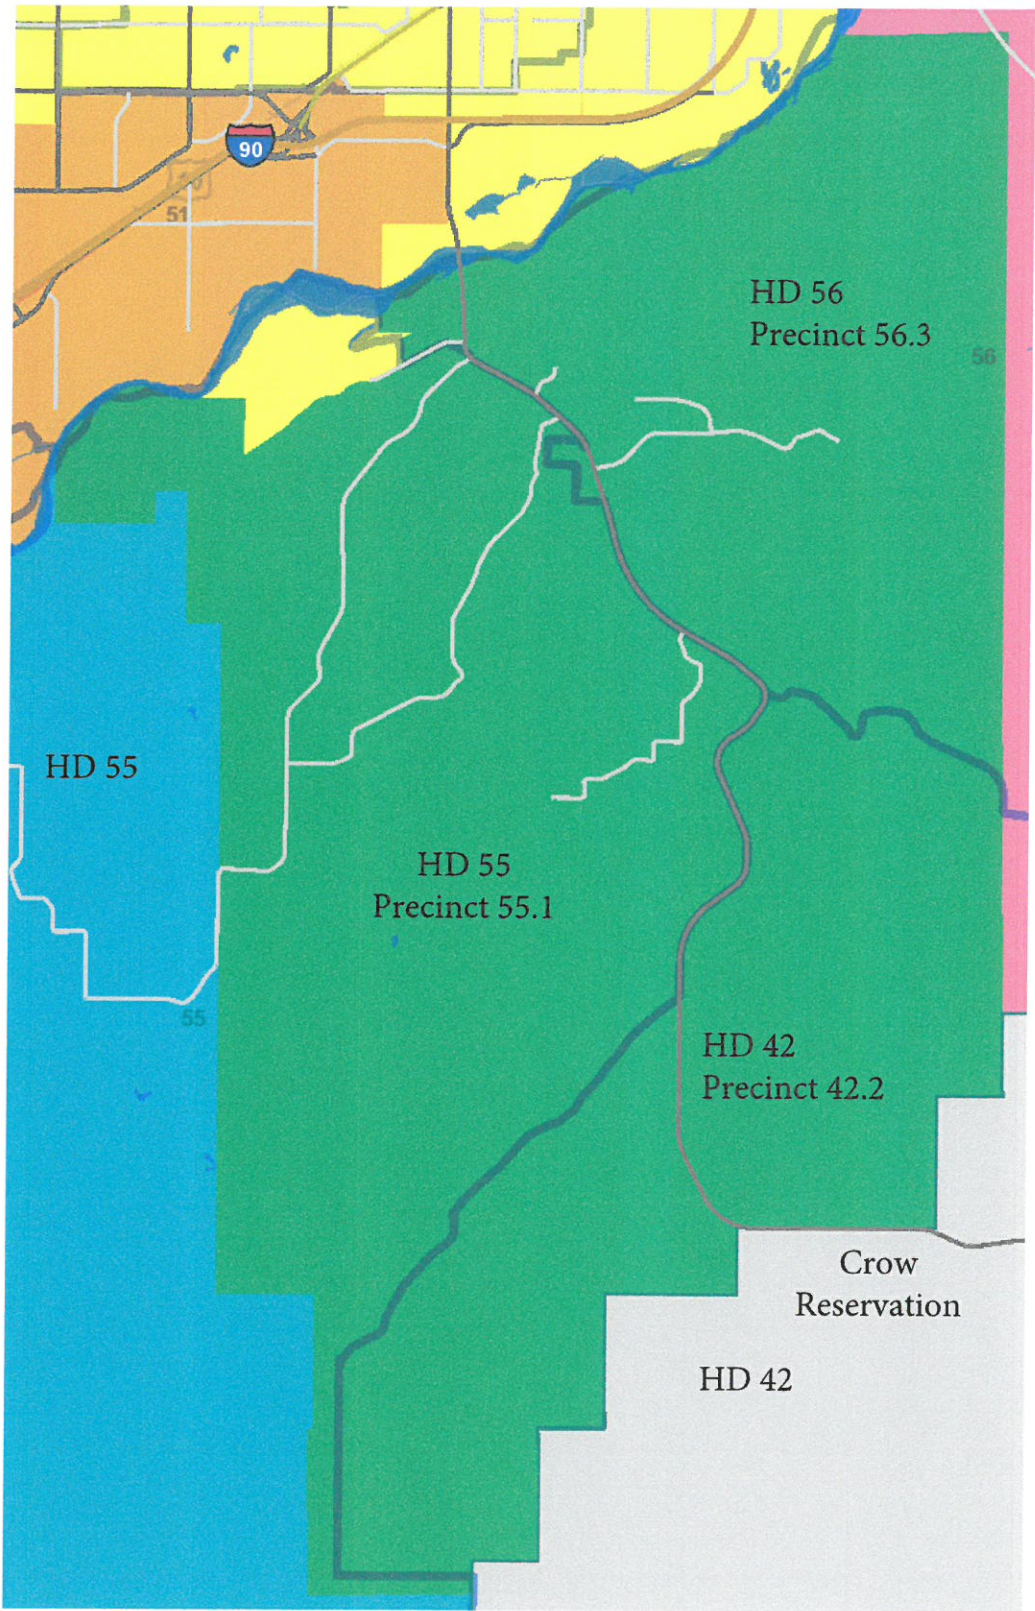

PollingPlace

- BLUE CREEK SCHOOL (3652 Blue Creek Rd)
- BROADVIEW COMMUNITY CENTER (13725 5th St, Broadview)
- CANYON CREEK SCHOOL (3139 Duck Creek Rd)
- CUSTER SCHOOL (210 2nd Ave, Custer)
- ELDER GROVE SCHOOL (1532 S 64th St W)
- ELYSIAN SCHOOL (6416 Elysian Rd)
- HUNTLEY PROJECT ELEMENTARY (1477 Ash St, Worden)
- INDEPENDENT SCHOOL (2907 Roundup Rd)
- LAUREL HIGH SCHOOL (203 E. 9th, Laurel)
- LOCKWOOD SCHOOL (1932 US HWY 87)
- METRA (308 6th Ave N)
- PIONEER SCHOOL (1937 Dover Rd)
- SHEPHERD HIGH SCHOOL (7642 Shepherd Rd)
- YVEC (150 Cooperative Way, Handley)

▲ Polling Place Location

House Districts

School Districts

- Billings
- Blue Creek
- Canyon Creek
- Laurel
- Elder Grove
- Molt
- Custer
- Morin
- Broadview
- Elysian
- Huntley Project
- Lockwood
- Shepherd
- Pioneer
- Independent
- Yellowstone Academy