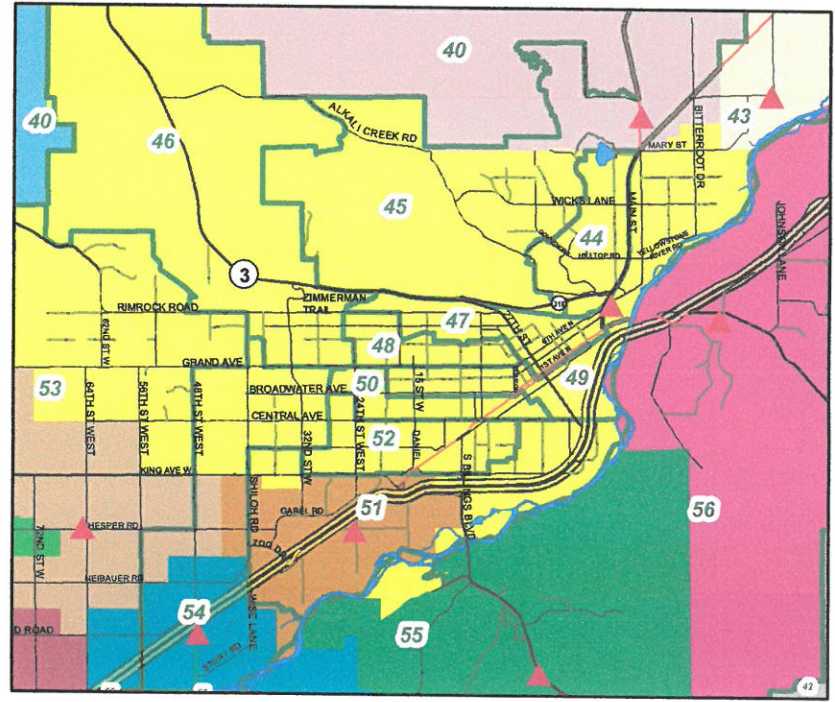

PollingPlace

- BLUE CREEK SCHOOL (3652 Blue Creek Rd)
- BROADVIEW COMMUNITY CENTER (13725 5th St, Broadview)
- CANYON CREEK SCHOOL (3139 Duck Creek Rd)
- CUSTER SCHOOL (210 2nd Ave, Custer)
- ELDER GROVE SCHOOL (1532 S 64th St W)
- ELYSIAN SCHOOL (6416 Elysian Rd)
- HUNTLEY PROJECT ELEMENTARY (1477 Ash St, Worden)
- INDEPENDENT SCHOOL (2907 Roundup Rd)
- LAUREL HIGH SCHOOL (203 E. 9th, Laurel)
- LOCKWOOD SCHOOL (1932 US HWY 87)
- METRA (308 6th Ave N)
- PIONEER SCHOOL (1937 Dover Rd)
- SHEPHERD HIGH SCHOOL (7642 Shepherd Rd)
- YVEC (150 Cooperative Way, Handley)

▲ Polling Place Location

House Districts

School Districts

- Billings
- Blue Creek
- Canyon Creek
- Laurel
- Elder Grove
- Molt
- Custer
- Morin
- Broadview
- Elysian
- Huntley Project
- Lockwood
- Shepherd
- Pioneer
- Independent
- Yellowstone Academy