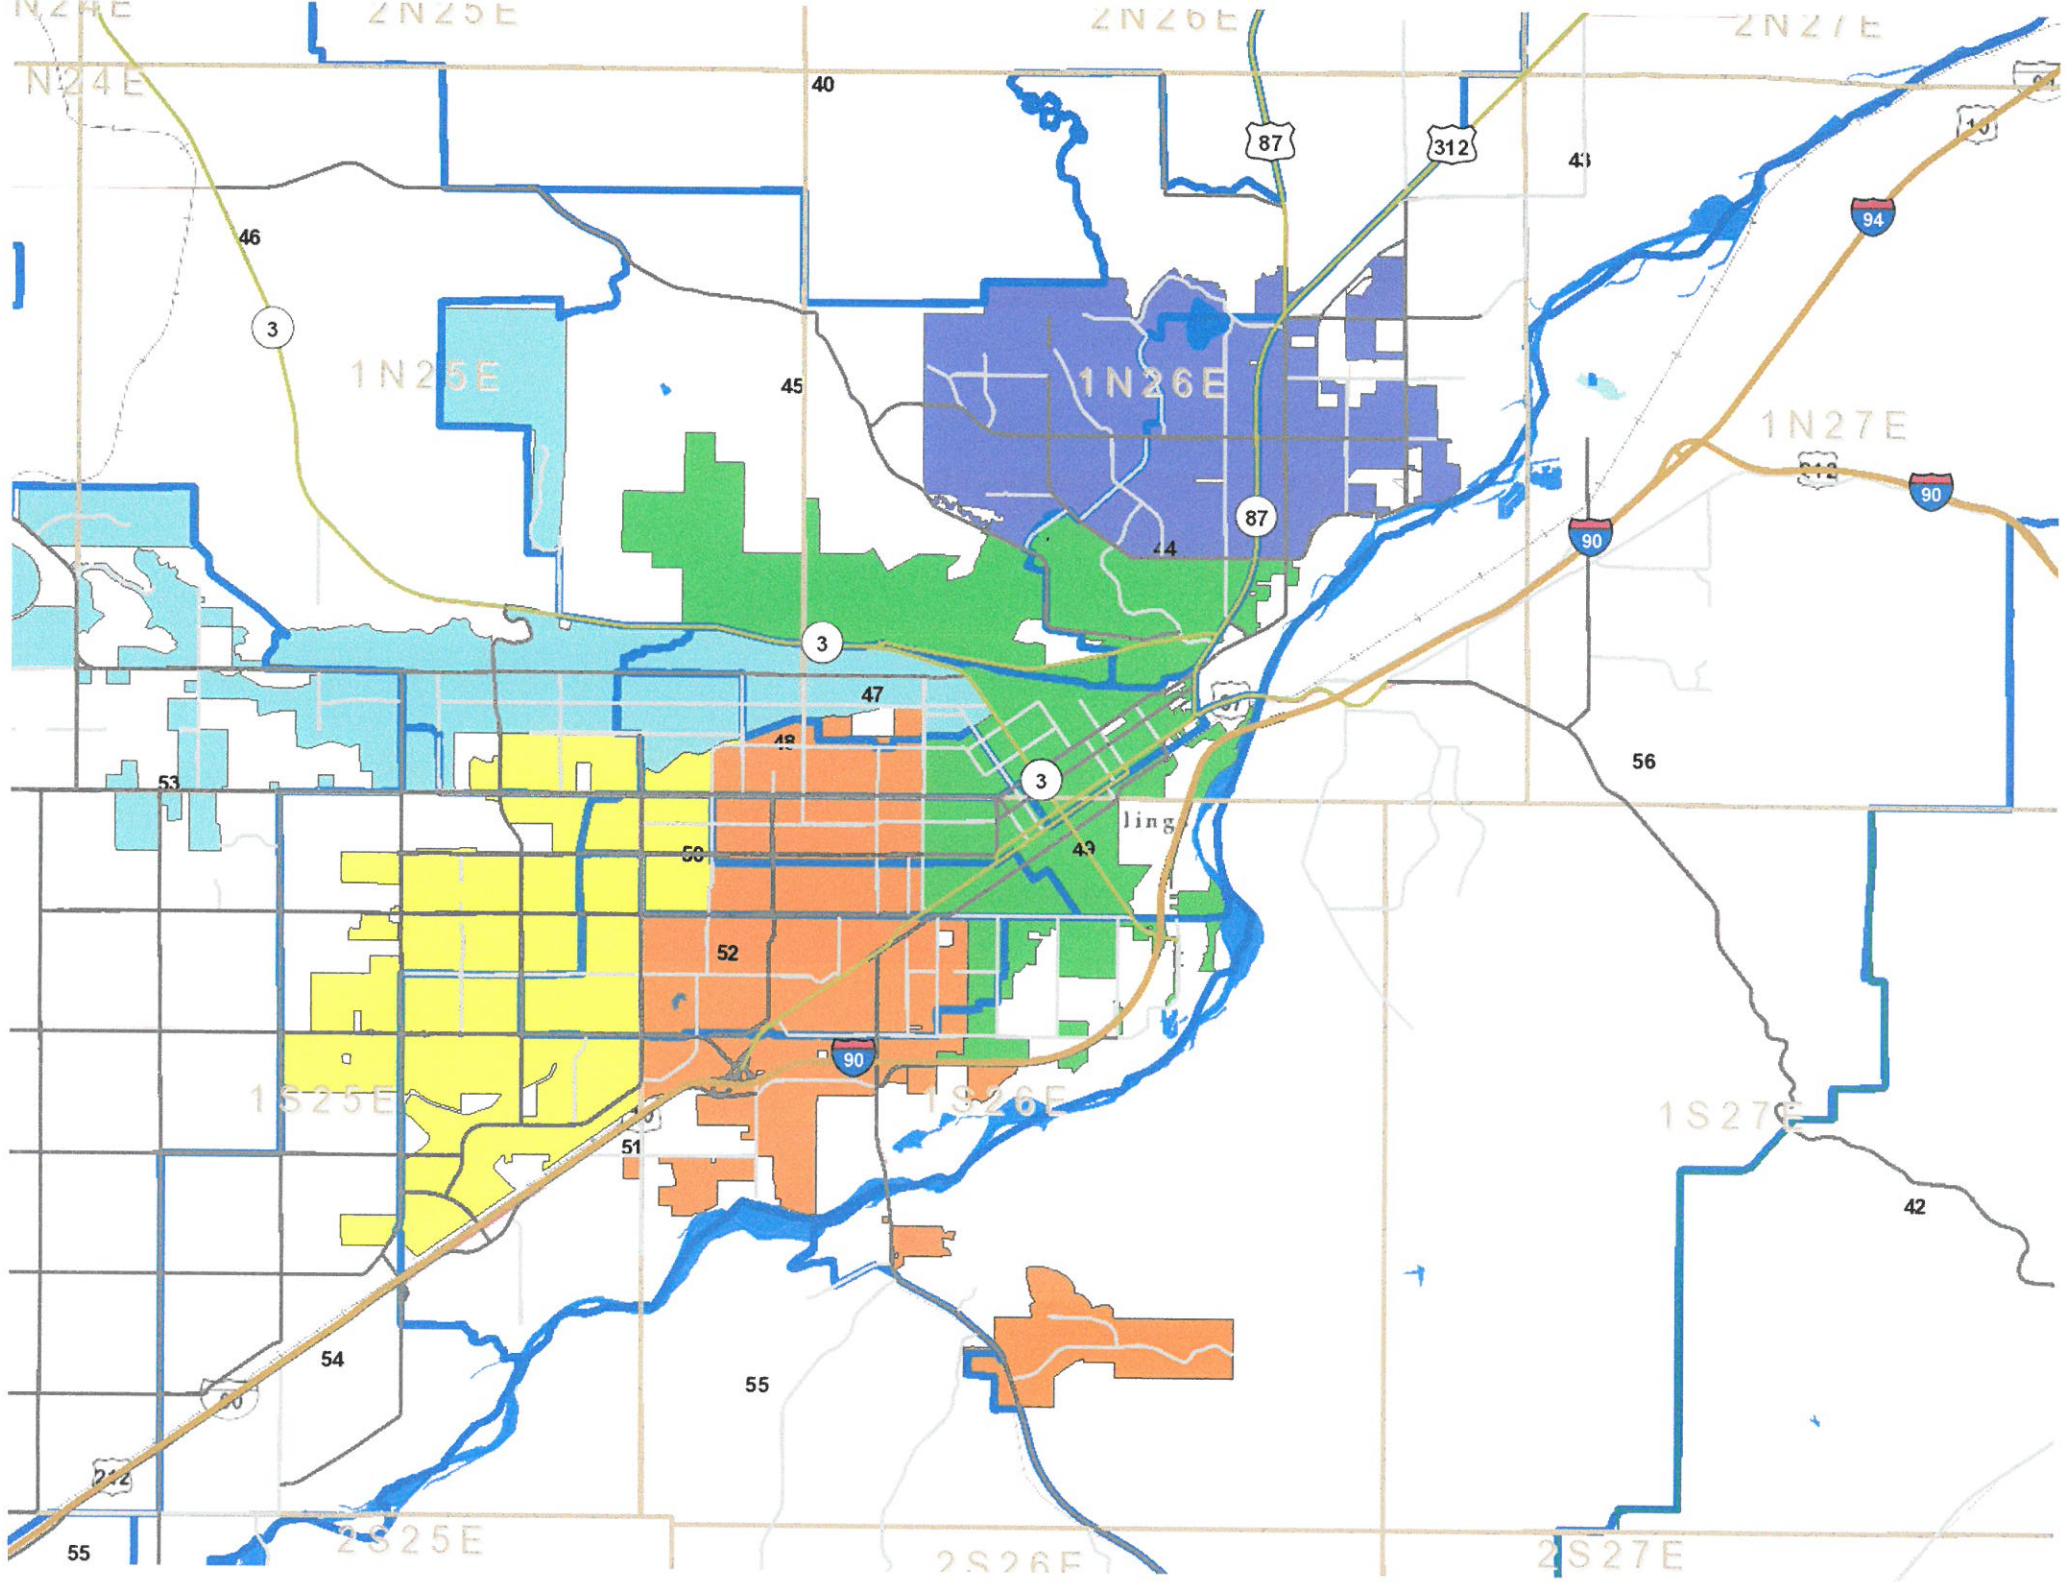

PollingPlace

- BLUE CREEK SCHOOL (3652 Blue Creek Rd)
- BROADVIEW COMMUNITY CENTER (13725 5th St, Broadview)
- CANYON CREEK SCHOOL (3139 Duck Creek Rd)
- CUSTER SCHOOL (210 2nd Ave, Custer)
- ELDER GROVE SCHOOL (1532 S 64th St W)
- ELYSIAN SCHOOL (6416 Elysian Rd)
- HUNTLEY PROJECT ELEMENTARY (1477 Ash St, Worden)
- INDEPENDENT SCHOOL (2907 Roundup Rd)
- LAUREL HIGH SCHOOL (203 E. 9th, Laurel)
- LOCKWOOD SCHOOL (1932 US HWY 87)
- METRA (308 6th Ave N)
- PIONEER SCHOOL (1937 Dover Rd)
- SHEPHERD HIGH SCHOOL (7642 Shepherd Rd)
- YVEC (150 Cooperative Way, Handley)

▲ Polling Place Location

House Districts

School Districts

- Billings
- Blue Creek
- Canyon Creek
- Laurel
- Elder Grove
- Molt
- Custer
- Morin
- Broadview
- Elysian
- Huntley Project
- Lockwood
- Shepherd
- Pioneer
- Independent
- Yellowstone Academy

C06779

C06780

C06781

C06741

Arapaho Trl

C06742

C06749

4816