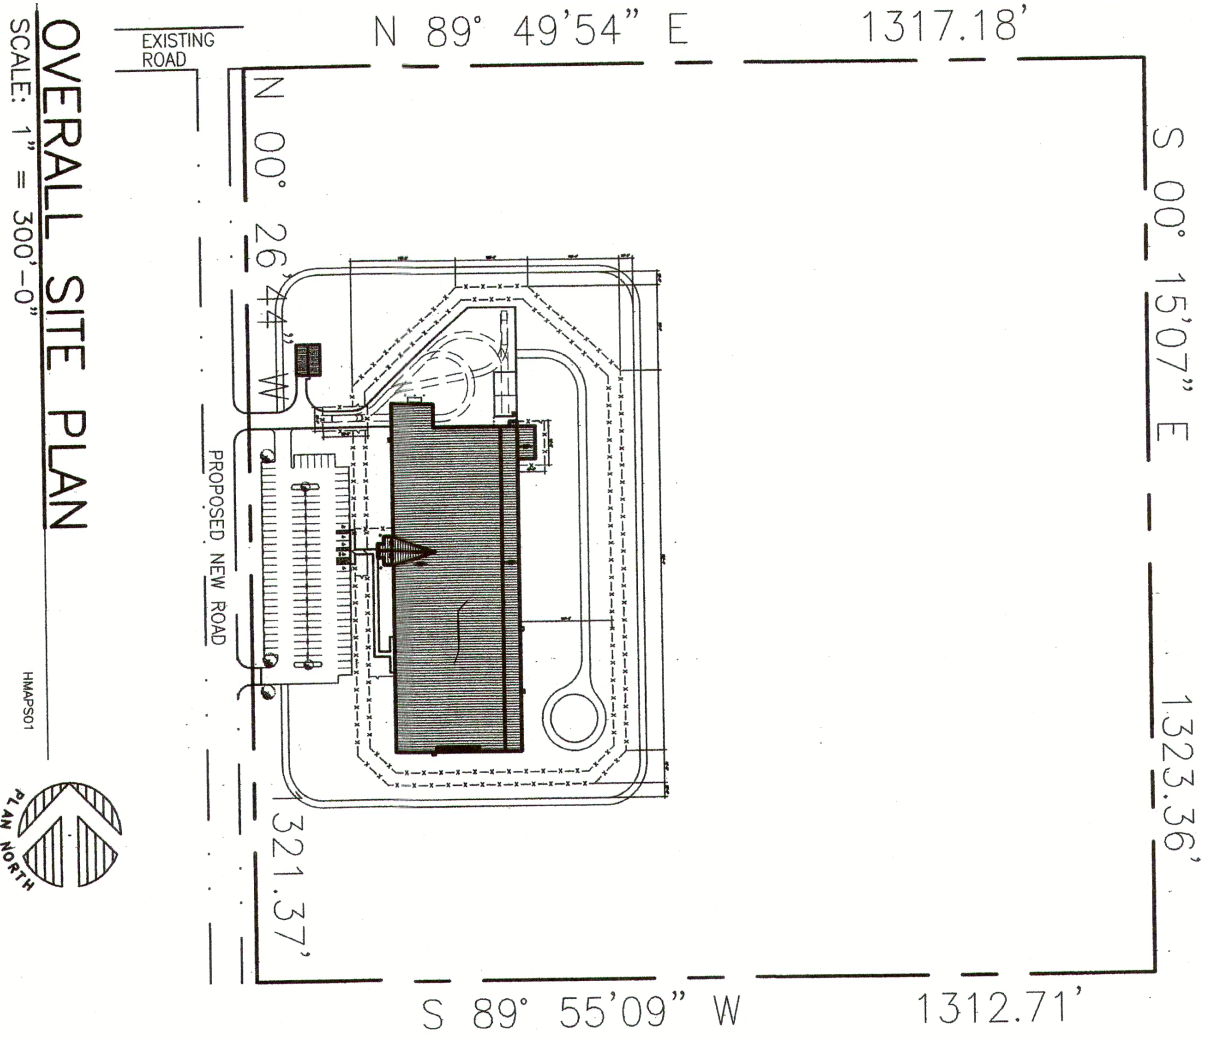

Approximately 40 Acres

OVERALL SITE PLAN

SCALE: 1" = 300'-0"

HMAPS01