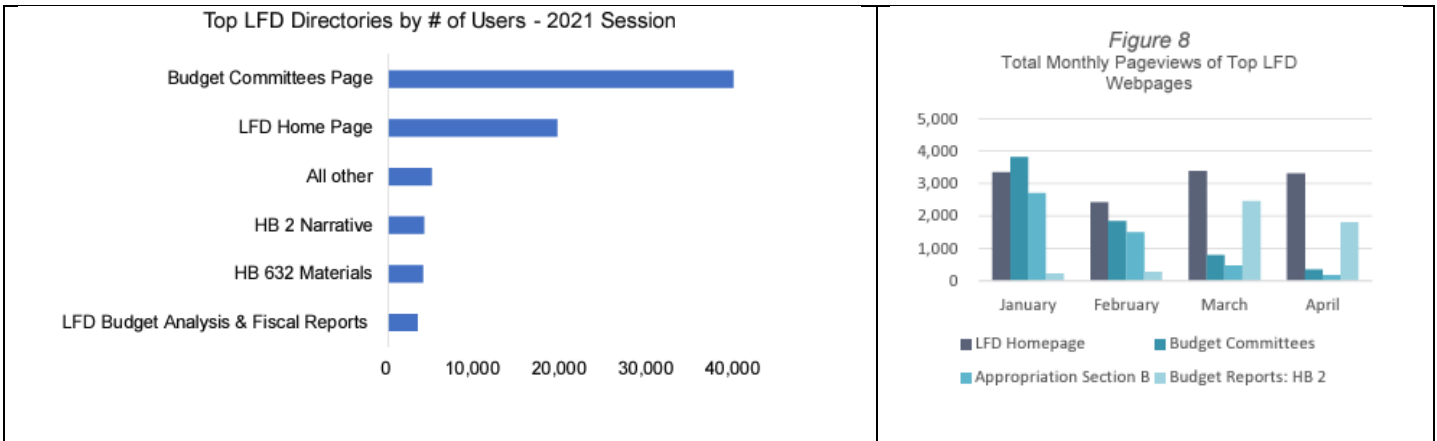

### 8 TYPES OF COLORBLINDNESS ADDRESSED

1. Protanopia
2. Deuteranopia
3. Tritanopia
4. Achromatopsia
5. Protanomaly
6. Deuteranomaly
7. Tritanomaly
8. Achromatomaly

	1	2	3	4	5	6	7	8
Hunter Green								
Mint Green								
Yellow								
Tan								
Navy Blue								
Teal								
Orange								
Wine								

### RESOURCE LINKS:

- <https://coolors.co/3d6a50-b3deb3-c3c864-a2a78c-3a5c83-4a968f-bc935d-714d58>
- <https://5minutebi.com/2021/04/19/how-to-pick-the-perfect-color-combination/>
- <https://datasavvy.me/2018/05/26/choosing-a-color-palette-for-your-power-bi-report/>
- <https://learn.microsoft.com/en-us/power-bi/create-reports/desktop-accessibility-creating-reports#report-accessibility-checklist>
- <https://towardsdatascience.com/is-your-color-palette-stopping-you-from-reaching-your-goals-bf3b32d2ac49>

## Comparisons of 2021 and 2023 Session LFD Website Page Views

The comparison clearly shows more usage of budget committee pages from 2021, with around 40,000 total visitors, whereas the 2023 four-month total of visitors to the budget committee pages was less than 7,500. This difference is likely related to COVID confines during the 2021 session when most public, agencies, and staff members were not participating in budget committees in person and needed to rely on the website for information.