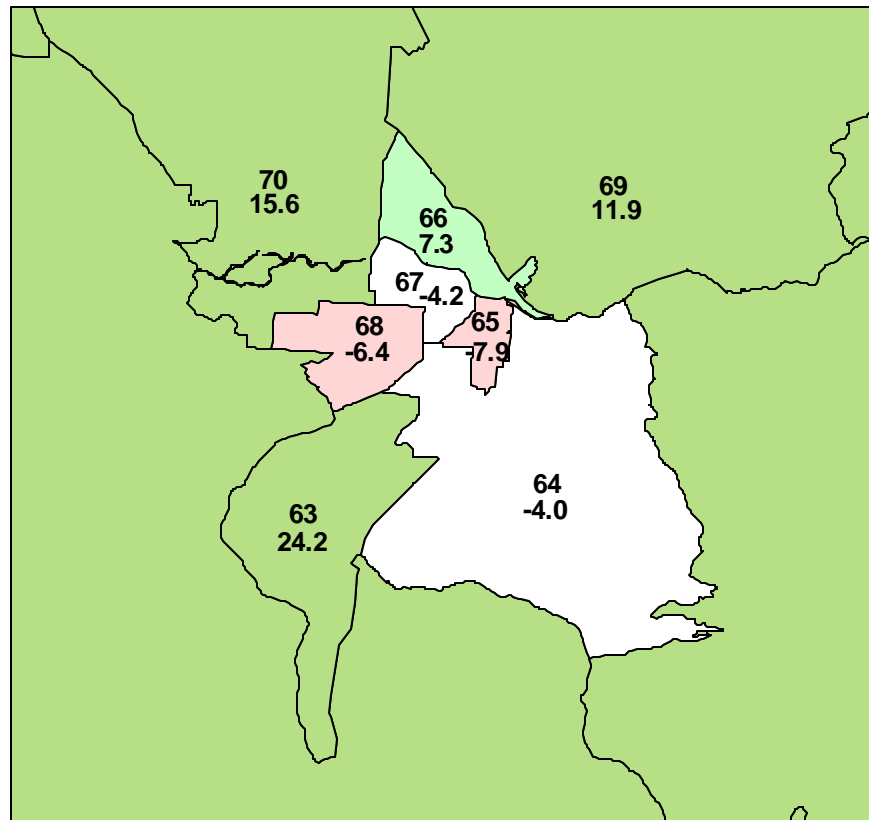

1990 House Districts with 2000 Population

Percent Deviation from Ideal District Population (9,022)

Kalispell Area

Missoula Area

Great Falls Area

Helena Area

Butte Area

Bozeman Area

Billings Area