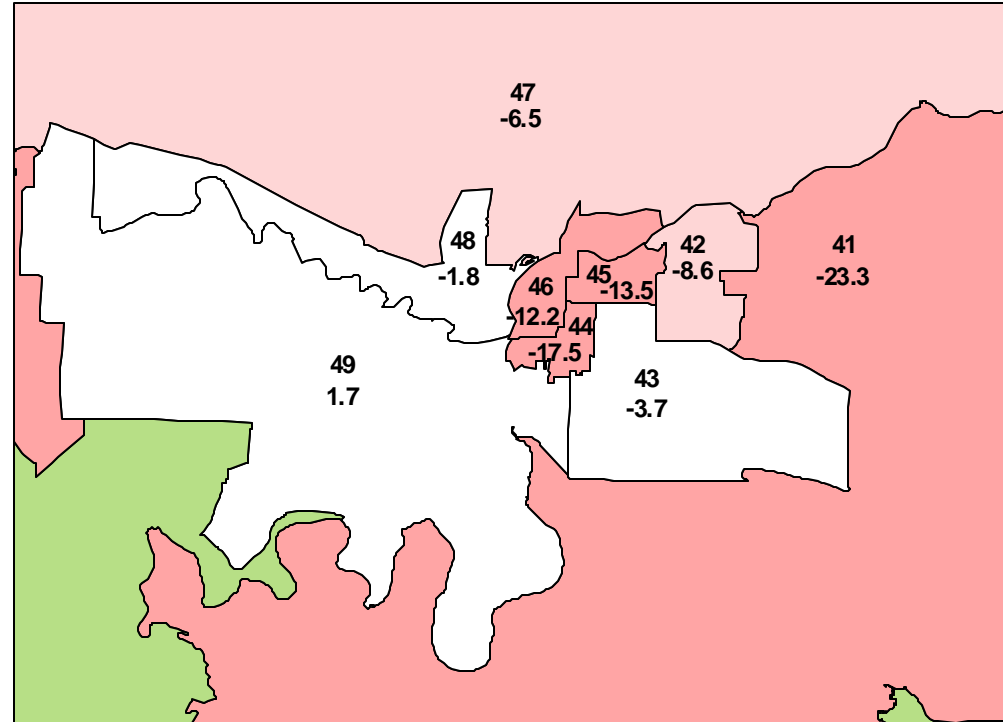

1990 House Districts with 2000 Population

Percent Deviation from Ideal District Population (9,022)

Kalispell Area

Missoula Area

Great Falls Area

Helena Area

Butte Area

Bozeman Area

Billings Area