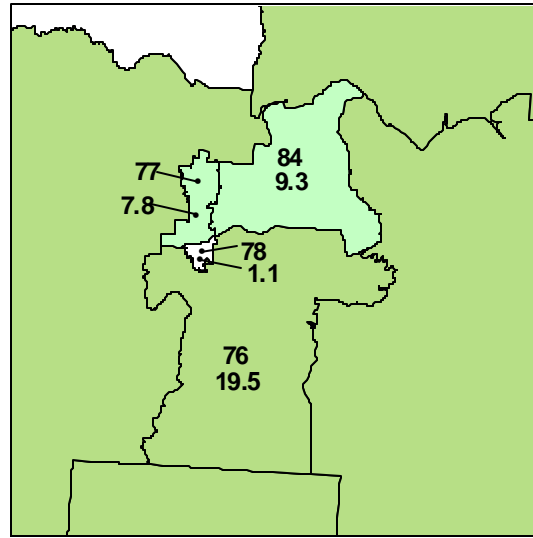

1990 House Districts with 2000 Population

Percent Deviation from Ideal District Population (9,022)

Kalispell Area

Missoula Area

Great Falls Area

Helena Area

Butte Area

Bozeman Area

Billings Area